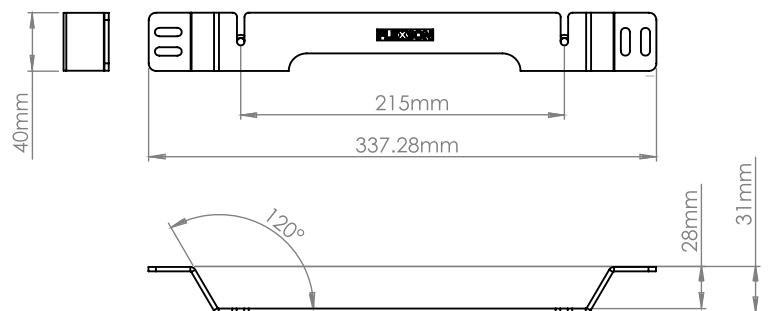

SRWM Wall Mount for Sonos Ray

The award winning Flexson Wall Mount for Sonos Ray allows you to position the soundbar anywhere on the wall. Featuring a 30mm step design, the soundbar is positioned just in front of the TV to optimise the full range of sound, while Flexson's coveted cable management system chases cables straight through a non-intrusive hole and into the wall for a tidy installation. This mount is bespoke to suit the Sonos Ray and is precision engineered from High Grade Steel. The Flexson Wall Mount has multi-point fixing points and a one-part design for easy mounting. By requiring less parts, it also helps to reduce package waste.

- Allows you to position the Sonos Ray anywhere on the wall
- 30mm Step Design to position the sound in front of the TV
- Cable Management hole for chasing cables into wall
- One part design for easy installation and reduced packaging waste
- Multi-Point fixing points
- Precision engineered from High Grade Steel

	Black		White	
Product Code	FLXSRAYWM1021		FLXSRAYWM1011	
EAN Number	5057964002422		5057964002439	
UK, European and US (SRP)	£24.99	€29.99	\$29.99	
Product Specifications	Height	Width	Depth	Weight
Product Size (mm)	338mm	31mm	40mm	0.297kg
Carton Dimensions (mm)	343mm	35mm	45mm	0.297kg
Carton Contents	1 x mount, 1 x instructions, 1 x fixings			
Country of Manufacture	China	Outer Carton Quantity		10