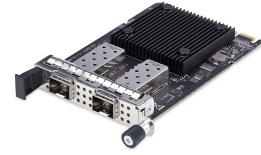

StarTech.com O1210I-NETWORK-CARD network card Internal Fiber 10000 Mbit/s

Brand : StarTech.com

Product code: O1210I-NETWORK-CARD

Product name : O1210I-NETWORK-CARD

StarTech.com O1210I-NETWORK-CARD. Internal. Connectivity technology: Wired, Host interface: OCP 3.0, Interface: Fiber. Maximum data transfer rate: 10000 Mbit/s. Product colour: Black

Ports & interfaces		System requirements	
Connectivity technology *	Wired	Server operating systems supported	Windows Server 2012, Windows Server 2012 R2, Windows Server 2016, Windows Server 2019, Windows Server 2022
Host interface *	OCP 3.0		
Interface *	Fiber		
Fiber ports quantity	2		
Fiber optic connector	SFP+		
Network		Operational conditions	
Maximum data transfer rate *	10000 Mbit/s	Operating temperature (T-T)	0 - 60 °C
Networking standards *	IEEE 1588, IEEE 802.1Q, IEEE 802.1ad, IEEE 802.1p, IEEE 802.3, IEEE 802.3ad, IEEE 802.3ae	Storage temperature (T-T)	-10 - 70 °C
Wake-on-LAN ready	✓	Operating relative humidity (H-H)	5 - 90%
Full duplex	✓	Weight & dimensions	
Jumbo frames support	✓	Width	85 mm
Jumbo frames	9000	Depth	132 mm
Fiber mode structure	Multi-mode, Single-mode	Height	15 mm
Design		Weight	104 g
Component for *	PC/Server	Packaging data	
Product colour	Black	Package width	145 mm
Internal *	✓	Package depth	215 mm
Chipset	Intel® X710-BM2	Package height	35 mm
LED indicators	Activity, Link	Package weight	170 g
		Packaging content	
		Quick installation guide	✓
		Technical details	
		Compliance certificates	RoHS
		Logistics data	
		Master (outer) case width	605 mm
		Master (outer) case length	325 mm
		Master (outer) case height	305 mm
		Products per master (outer) case	80 pc(s)