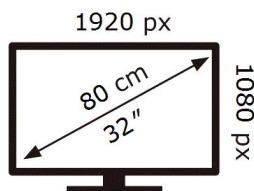

ENERG 

SAMSUNG

HG32EJ690WE

27 kWh/1000h

ABCDEF **G**

45 kWh/1000h

2019/2013