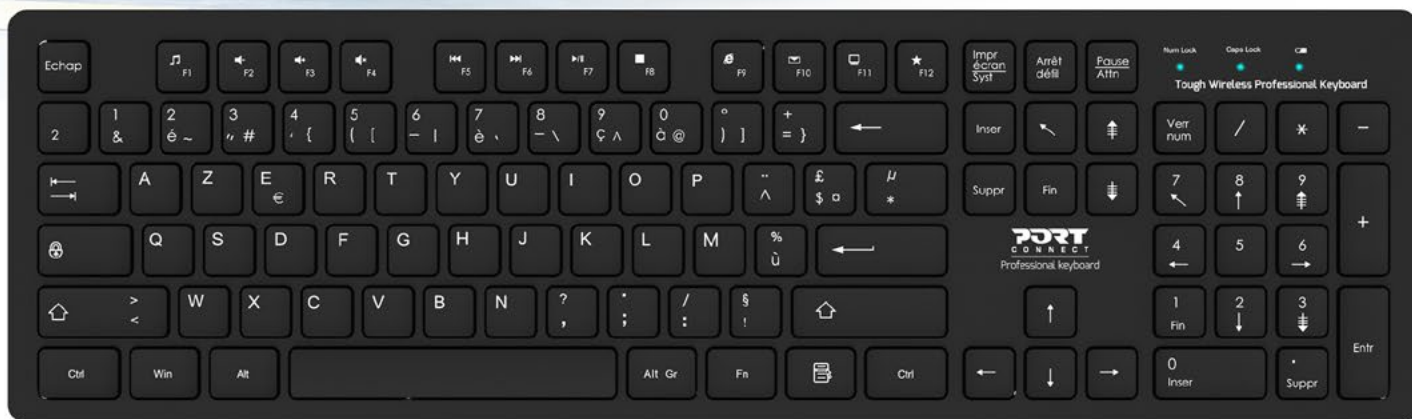

# PORT CONNECT

Professional keyboard

## TOUGH OFFICE WIRELESS KEYBOARD

CLAVIER SANS FIL ROBUSTE DE BUREAU

**TOUGH  
KEYBOARD**

**FOR LAPTOP &  
DESKTOP COMPUTERS**

CLAVIER FRANÇAIS

Product Sheet  
PORT-CONNECT.COM

## TOUGH OFFICE WIRELESS KEYBOARD

**TOUGH  
KEYBOARD**

Membrane keys with 12 multimedia shortcuts  
Touches à membrane avec 12 raccourcis multimédias

### TOUGH OFFICE WIRELESS KEYBOARD

- Robust & long-lasting conception
- Comfortable and precise membrane keys
- A 2,4Ghz wireless technology offering a freedom of movement up to 20 meters
- USB-A & USB-C connectivity
- Compatible with Windows, MacOS & Chrome OS
- 12 multimedia shortcuts keys and numeric pad allowing increased polyvalence
- Anti-grip design with round & smooth lines
- LED indicators for num lock, caps lock & battery level
- Plug & Play setup