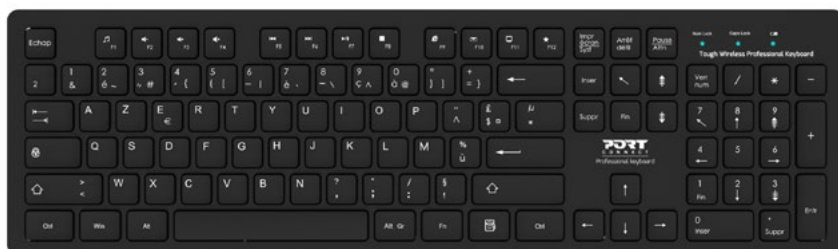

TECHNICAL SPECIFICATIONS

PRODUCT NAME	OFFICE KEYBOARD TOUGH WIRELESS
REF - EAN	900752-W-FR - 3567042030169
SPECIFICATIONS	• Connectivity: wireless 2.4GHz (USB-C & USB-A) • Compatibility: Windows, Mac OS & Chrome OS • Working voltage: 1,5V • Working current: 3 ± 0.5mA • LED indicators: Num Lock / Caps Lock / Battery level
CONTENTS	1 Tough office wireless keyboard 1 USB-A wireless receiver 1 USB-A to USB-C converter 1 AAA battery 1 User manual
COMPATIBILITY	• Windows, MacOS & Chrome OS • Connectivity: USB-A & USB-C
PRODUCT DIMENSIONS Width x Height x Depth	43,2 x 2,5 x 12,7 cm
PRODUCT WEIGHT	440 gr
PACKAGED DIMENSIONS Width x Height x Depth	44,5 x 12,9 x 3,5 cm
PACKAGED WEIGHT	590 g
PCB	5
MATERIAL	ABS + PCBA
COUNTRY OF ORIGIN	China
WARRANTY	2 years warranty

Pictures submit to change / Photos non-contractuelles - All trademarks and registered trademarks are the property of their respective owners / Toutes les marques commerciales et marques commerciales déposées sont les propriétés de leurs détenteurs respectifs