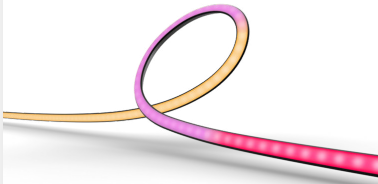

PHILIPS

Play Gradient Lightstrip for PC

LIGHTSTRIPS

Made for 24" to 27" monitors

Includes power supply and
mounts

Blends white and coloured light

Requires Hue Bridge

8719514434479

Easy smart lighting

Get a gradient of reactive, colourful light for your gaming setup! Attach the Play gradient lightstrip to the back of your 24"–27" monitor with the included mounts. Start syncing with the Hue Sync desktop app to see the action on your screen reflected in the light.

Get a seamless gradient of rich, high-quality light. Each colour along the lightstrip flows naturally into one another, creating a unique effect.

Made for monitors

The Play gradient lightstrip mounts to the back of your single- or triple-monitor setup, bending easily around its corners.

Supercharge your surround lighting

When used with other colour-capable Philips Hue lights, you unleash the full power of surround lighting.

Easy to install

The Play gradient lightstrip comes in three sizes for single- and triple-monitor setups, and includes mounting clips, making it easy to attach to the back of your monitor.