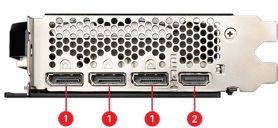

SPECIFICATIONS

Model Name	GeForce RTX™ 4060 Ti VENTUS 3X E 8G OC
Graphics Processing Unit	NVIDIA® GeForce RTX™ 4060 Ti
Interface	PCI Express® Gen 4 x16 (uses x8)
Core Clocks	Extreme Performance: 2580 MHz (MSI Center) Boost: 2565 MHz
CUDA® CORES	4352 Units
Memory Speed	18 Gbps
Memory	8GB GDDR6
Memory Bus	128-bit
Output	DisplayPort x 3 (v1.4a) HDMI™ x 1 (Supports 4K@120Hz HDR and 8K@60Hz HDR and Variable Refresh Rate (VRR) as specified in HDMI™ 2.1a)
HDCP Support	Y
Power consumption	160 W
Power connectors	8-pin x 1
Recommended PSU	550 W
Card Dimension (mm)	308 x 120 x 43 mm
Weight (Card / Package)	728 g / 1080 g
DirectX Version Support	12 Ultimate
OpenGL Version Support	4.6
Maximum Displays	4
G-SYNC® technology	Y
Digital Maximum Resolution	7680 x 4320

CONNECTIONS

1. DisplayPort
2. HDMI™

FEATURES

Triple Fan

Three fans and a huge heatsink ensure a cool and quiet experience for you.

TORX FAN 4.0

A masterpiece of teamwork, fan blades work in pairs to create unprecedented levels of focused air pressure.

Copper Baseplate

A solid nickel-plated copper baseplate transfers heat from the GPU to all heat pipes for better cooling.

Core Pipe

Precision-machined heat pipes ensure max contact to the GPU and spread heat along the full length of the heatsink.

Airflow Control

Don't sweat it, Airflow Control guides the air to exactly where it needs to be for maximum cooling.

Reinforcing Backplate

The reinforcing backplate features a flow-through design that provides additional ventilation.