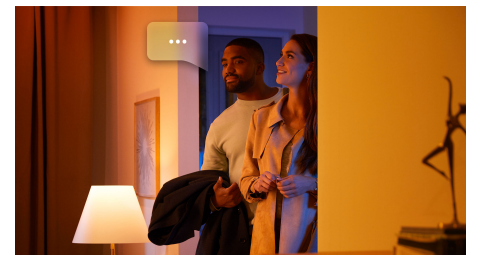

Control lights with your voice*

Philips Hue works with Amazon Alexa and the Google Assistant when paired with a compatible Google Nest or Amazon Echo device. Simple voice commands allow you to control multiple lights in a room, or just a single lamp.