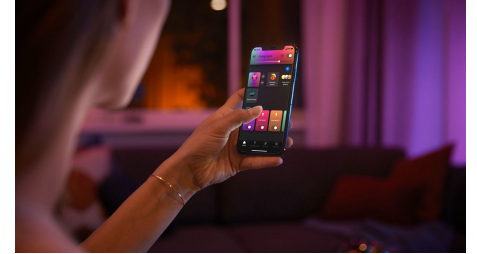

Shape, cut, or extend your Lightstrip

Completely flexible, the indoor strip light lets you shape and bend it to fit your space. Attach a Lightstrip extension for larger surfaces or cut the strip to size to fit into a smaller space. The leftover piece won't go to waste: use the included connector clip to attach the strip you've cut off to another Lightstrip base unit!

Extendible up to 10 metres

Extend your Philips Hue Lightstrip Plus up to 10 metres by adding 1-metre extensions* to cover larger surfaces and enable wider applications. From bright cove lighting to ambient navigation light in your hallway or stairs, anything is possible. Philips Hue lightstrip plus gives you full colour consistency from the first to the last extension.*Can only be extended with the Bluetooth-compatible version.

Control up to 10 lights with the Bluetooth app

With the Hue Bluetooth app, you can control your Hue smart lights in a single room of your home. Add up to 10 smart lights and control them all with just the touch of a button on your mobile device.