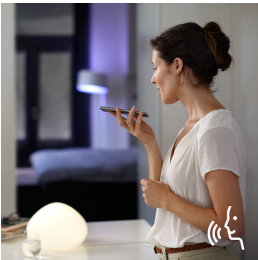

PHILIPS

Bridge

Hue

Bridge included

Automates your lights

8719514342583

Personal wireless lighting

The Bridge unlocks the full suite of features. Control the lights while away, with voice or automations. Connect it to power and your router, and then set it up in the Philips Hue app, where it's updated automatically.

Easy control

- Smart control, home and away
- Control with your voice
- The heart of your Philips Hue system
- Add up to 50 Philips Hue lights
- Extend with Philips Hue accessories
- ZigBee technology

Highlights

Smart control, home and away

With the Philips Hue iOS and Android apps, you can control your lights remotely wherever you are. Check if you have forgotten to switch your lights off before you left home, and switch them on if you are working late.

Control with your voice

Philips Hue works with Amazon Alexa, Apple HomeKit and Google Home, powered by the Google Assistant, to allow you to control your lights with your voice. Turn your lights on and off. Dim to the desired brightness for a perfect ambiance. Even recall pre-set scenes, change colours and more – all without lifting a finger.