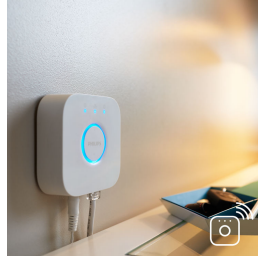

The heart of your system

The Philips Hue Bridge is all you need to set up your personal Philips Hue system. This is actually the brain of the operation that enables you to control all of your Philips Hue products via the Philips Hue app. Once you have installed the Philips Hue Bridge and downloaded the Philips Hue app on your smart device, you can set your imagination free and build your very own system!