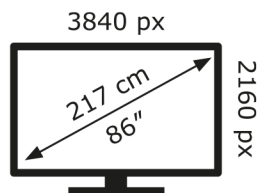

**ENERG** ⚡

LG Electronics

86UR81006LA

**158** kWh/1000h

ABCDEF**G**

**239** kWh/1000h

2019/2013

**ENERG** ⚡