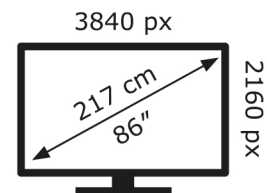

LG Electronics

86UR81006LA

**158** kWh/1000h

ABCDEF**G**

**239** kWh/1000h

2019/2013