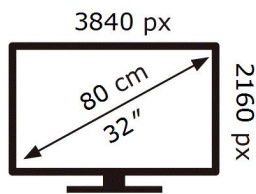

S32DM801UU

31 kWh/1000h

ABCDEF **G**

HDR

72 kWh/1000h

2019/2013