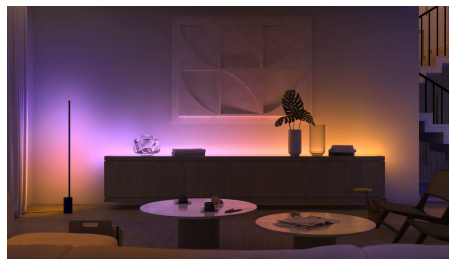

On-product control

Change your light settings directly with the button on the light itself. Cycle through special light scenes, such as Sunday coffee and Enchanted forest, by pressing the button. Press twice and hold on the second press to cycle through colours.

Dynamic, natural lighting effects

Amp up the ambience of special moments with living light. Use dynamic light effects, such as Cosy Candle, Sunday Coffee, Meditation, Enchanted Forest and Night Adventure to create the perfect mood in any situation.

Create a personalised experience with colourful smart light

Transform your home with over 16 million colours, instantly creating the right atmosphere for any event. With the touch of a button, you can set a festive mood for a party, turn your living room into a movie theatre, enhance your home decor with colour accents, and much more.

Set the right mood with warm to cool white light

These bulbs and light fixtures offer different shades of warm to cool white light. With complete dimmability from bright to low nightlights, you can tune your lights to the perfect shade and brightness of light for your daily needs.