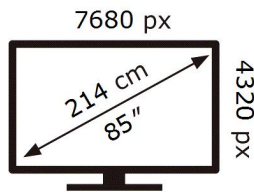

QE85QN900DT

**164** kWh/1000h

ABCDEF **G**

**HDR**

**438** kWh/1000h

2019/2013