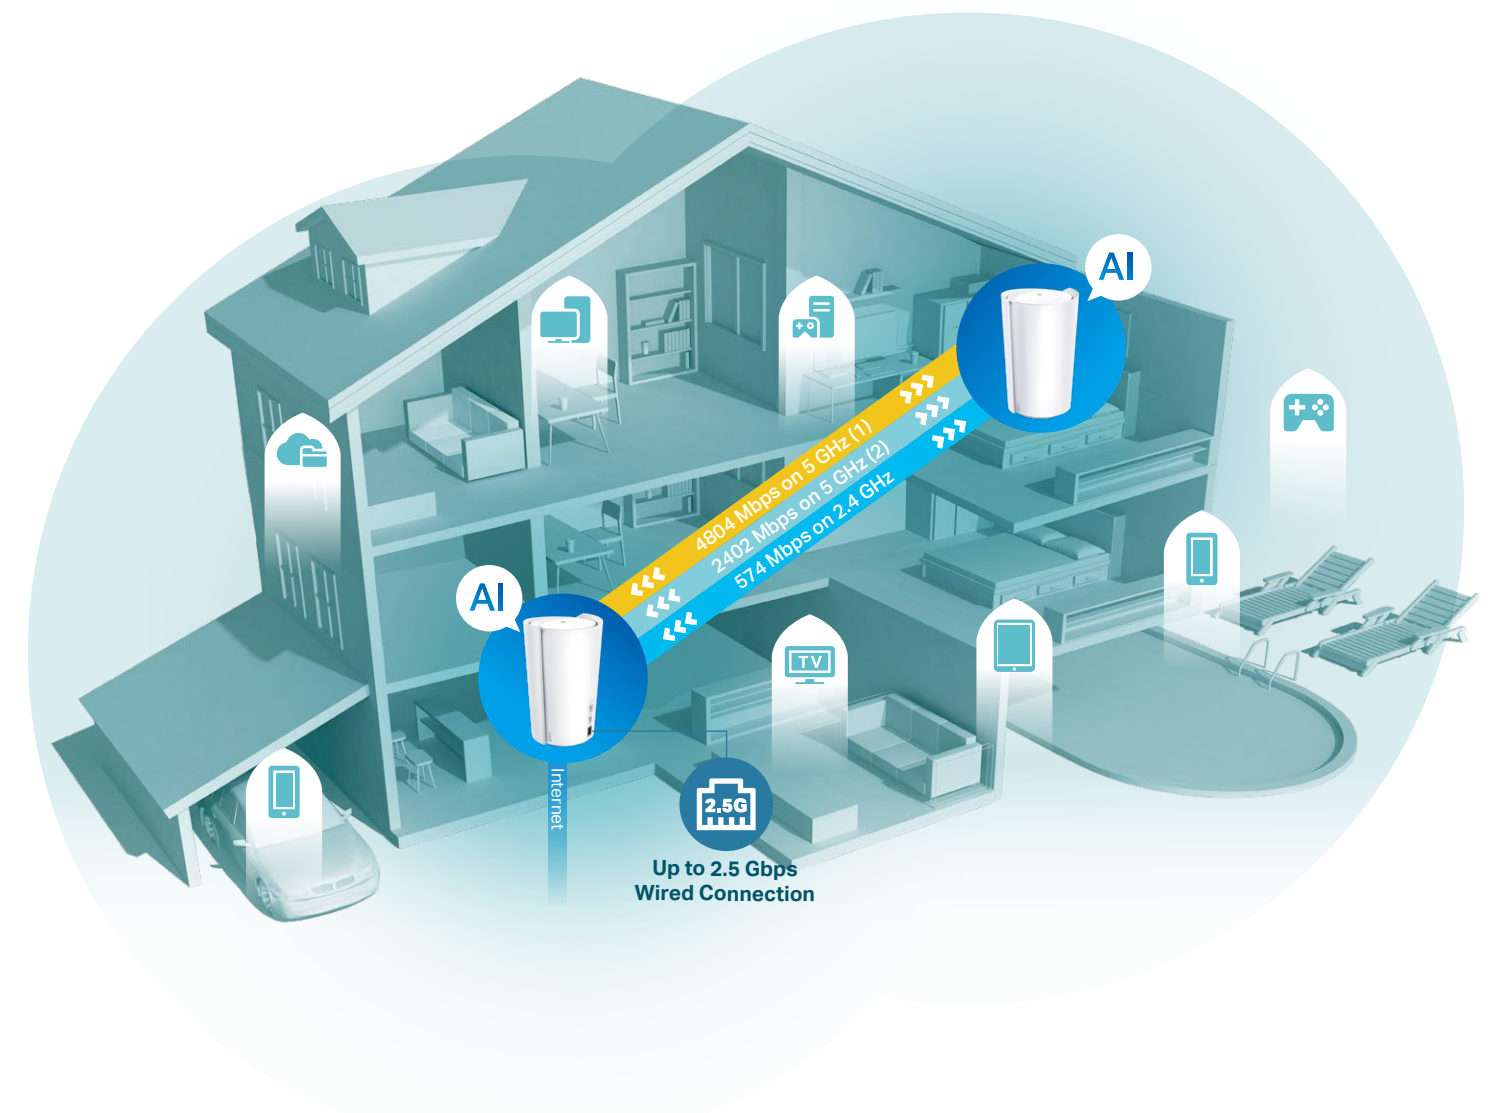

# AX7800 Tri-Band Mesh Wi-Fi 6 System

Superior Mesh Wi-Fi, Everywhere

Deco X95

## AI-Driven Mesh, Customized Wi-Fi for You

Armed with AI-Driven Mesh technology, Deco X95 automatically learns and improves itself from experience. This provides the ideal mesh Wi-Fi unique to your home and network environment. Walk through your home and enjoy seamless streaming at the fastest possible speeds.

## Smart Antennas for Broader Coverage

Built-in high-gain antennas use intelligent algorithms to auto-detect other Deco units' locations and concentrate strong signals towards them, improving the overall network speed and boosting a broader Wi-Fi coverage.