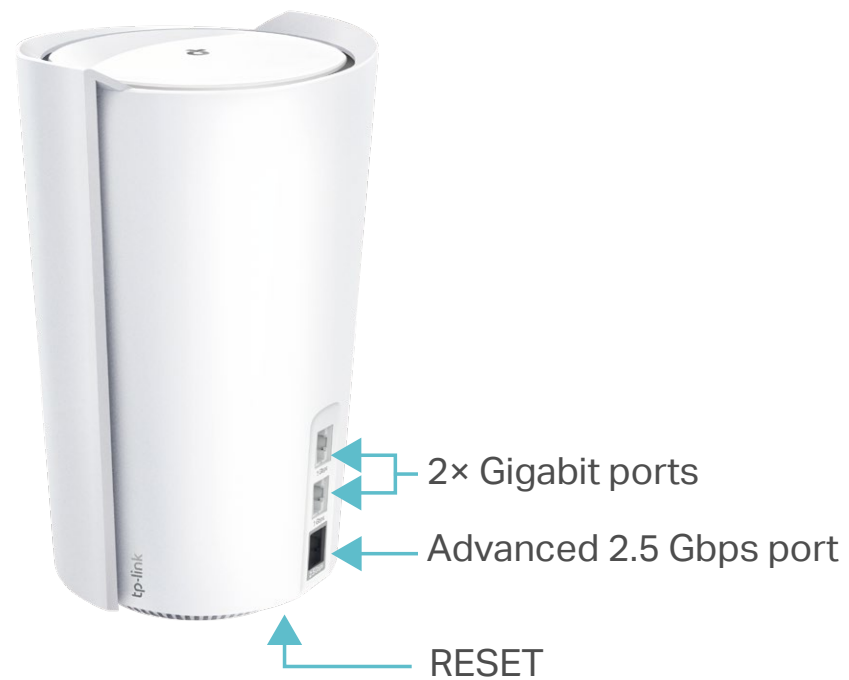

Specifications

Hardware

- Ethernet Port: 1 × 2.5 Gbps port + 2 × gigabit ports per Deco unit (WAN/LAN auto-sensing)
- Button: 1 RESET button on the underside
- Antenna: 4 high-gain antennas + 2 smart antennas
- Power Consumption (with power adapter): 31W max (US version); 27W max (EU version)
- Dimensions (W × D × H): 5.1 × 4.8 × 8.3in (130 × 123 × 210.5 mm)
- Power Adapter Input: 100-240V~50/60Hz 0.8A (US version); 100-240V~50/60Hz 0.8A (EU version)
- Power Adapter Output: 12V $\equiv$ 2.5A (US version); 12V $\equiv$ 2.5A (EU version)

Wireless

- Wireless Standards: IEEE 802.11a/n/ac/ax 5 GHz, IEEE 802.11b/g/n/ax 2.4 GHz
- Mesh protocol: 802.11k/v/r
- Frequency: 2.4 GHz and 5 GHz
- Signal Rate: 4804 Mbps on 5 GHz (1) + 2402 Mbps on 5 GHz (2) + 574 Mbps on 2.4 GHz[†]
- Transmit Power: FCC: <30 dBm(2.4 GHz), <30 dBm(5 GHz)
  CE: <20 dBm (2.4 GHz), <30 dBm (5 GHz)
- Wireless Security: WPA/WPA2-PSK/WPA3 encryptions

Software

- Working Mode: Router, Access Point
- WAN Type: Dynamic IP/Static IP/PPPoE/L2TP/PPTP
- DHCP: Server
- Protocols: Supports IPv4 and IPv6
- Guest Network: 2.4 GHz Guest Network×1, 5 GHz Guest Network×1
- Features: TP-Link HomeShield, AI-Driven Mesh, BSS Color, OFDMA, 1024-QAM, MU-MIMO, Optional Ethernet Backhaul, Assisted Setup, Address Reservation, Port Forwarding, TP-Link DDNS, IPTV, IPv6, Firewall Rules, LED Control
- Management: Local Management; Remote Management; Multi-Managers

Others

- Certification: CE, FCC, IC, RoHS
- Environment:
  Operating Temperature: 0°C~40°C (32°F~104°F)
  Storage Temperature: -40°C~60°C (-40 °F~140 °F)
  Operating Humidity: 10%~90% RH
  Storage Humidity: 5%~90% RH
- Package Contents for Deco X95(1-pack):
  1 Deco X95 unit
  1 RJ45 Ethernet cable
  1 Power adapter
  Quick Installation Guide
- Package Contents for Deco X95(2-pack):
  2 Deco X95 units
  1 RJ45 Ethernet cable
  2 Power adapters
  Quick Installation Guide

Attention: this device may only be used indoors in all EU member states and EFTA countries.

This device complies with part 15 of the FCC Rules. Operation is subject to the following two conditions: (1) This device may not cause harmful interference, and (2) this device must accept any interference received, including interference that may cause undesired operation.

Specifications are subject to change without notice. ©2022 TP-Link All rights reserved. Other brands and product names are trademarks or registered trademarks of their respective holders.

[†]Maximum wireless signal rates are the physical rates derived from IEEE Standard 802.11 specifications. Actual wireless data throughput and wireless coverage, and quantity of connected devices are not guaranteed and will vary as a result of network conditions, client limitations, and environmental factors, including building materials, obstacles, volume and density of traffic, and client location.

[‡]Clients need to support 802.11k/v/r and may require additional setup. Performance may vary depending on the client device.

[§]Use of Wi-Fi 6 and other features including OFDMA, MU-MIMO, 1024-QAM, and BSS Color require clients to also support the corresponding features.

*HomeShield includes the Free Basic Plan. Fees apply for the Pro Plan. Visit tp-link.com/homeshield for more information.

[¶]2.5 Gbps internet speeds require compatible service plans and equipment. 2.5 Gbps and 1 Gbps ports cannot be concurrently configured as WAN ports.

www.tp-link.com

TP-Link AX7800 Tri-Band Mesh Wi-Fi 6 System Deco X95