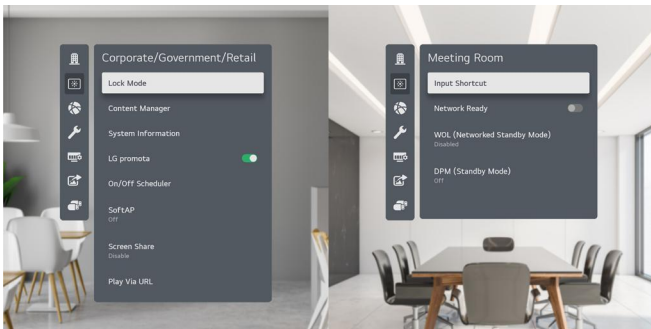

EASY MENU SETUP FOR VERTICAL NEEDS

UL3J series increases users' convenience by organizing frequently used menus* by industry.

* Pre-set Support Vertical : Corporate / Government / Retail, Meeting room