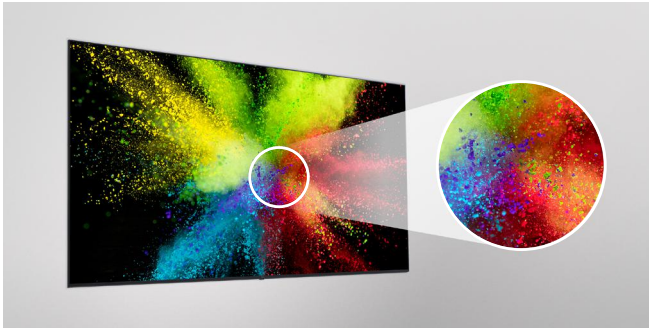

* Not available for Europe/CIS Region

SUPERB PICTURE QUALITY WITH ULTRA HD RESOLUTION

With the resolution of UHD, it makes the color and details of the contents vivid and realistic. In addition, the wide viewing angle applied with an IPS panel, provides clear contents.

SOPHISTICATED SLIM DESIGN

This series is thin in bezel size and thickness*, which saves space and enables easy installation. In addition, it increases the immersive experience from the screen and provides a sophisticated design, improving the décor of the space where the product is installed.