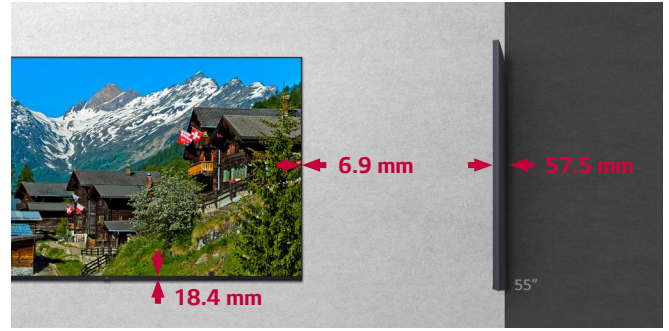

SOPHISTICATED SLIM DESIGN

This series is thin in bezel size and thickness*, which saves space and enables easy installation. In addition, it increases the immersive experience from the screen and provides a sophisticated design, improving the décor of the space where the product is installed.