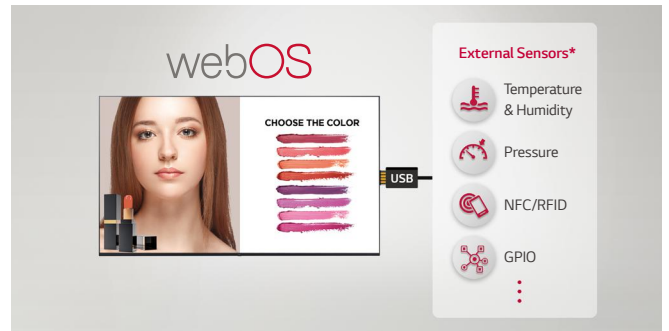

VARIOUS SENSOR CONNECTION

LG webOS smart signage platform helps to easily provide value-added solutions* by supporting simple connections with external sensors** such as GPIO, NFC/RFID, temperature sensors, etc., via USB plug-in.

* e.g. showing specific promotional information according to weather change to store visitors
** External sensors need to be purchased separately and tested for compatibility with webOS platform.