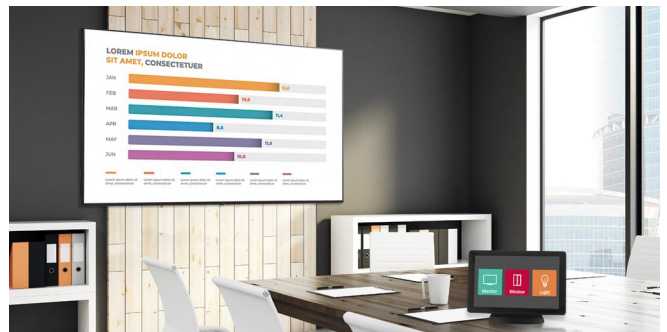

COMPATIBLE WITH AV CONTROL SYSTEMS

The UL3J series supports Crestron Connected®** for high compatibility with professional AV controls to achieve seamless integration and automated control**, boosting business management efficiency.

- Initial setting from display is required for Crestron Connected® compatibility.
- ** Network based control