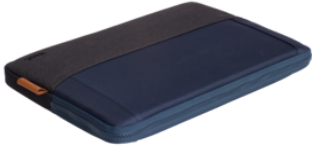

Trust Lisboa 13.3" Laptop Sleeve - Blue

Durable laptop sleeve for laptops up to 13.3"

Article number: 25123
Barcode: 8713439251234
GTIN: 08713439251234

Core content

Brand	Trust
Product type	13.3" Laptop Sleeve
Colour	Blue
Key features	- A spacious padded interior with soft lining enables you to safely store laptops up to 13.3" - Work in a more sustainable way: the fabric of this sleeve is made using 3 recycled PET bottles - The shock-absorbing and durable design protects your device from scratches and bumps - A thin, convenient design allows you to carry the sleeve or easily slip into your suitcase or bag
Package contents	- Laptop sleeve

Specifications

Plastic material	POM, RPET Polyester, RPET twill polyester,
Total weight	171 g
Weight of main unit	171 g
Height of main product (in mm)	335 mm

Width of main product (in mm)	25 mm
--------------------------------------	-------