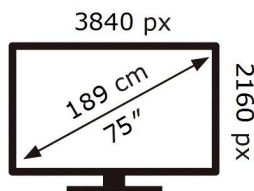

HG75AU800EE

141 kWh/1000h

ABCDEF **G**

248 kWh/1000h

2019/2013