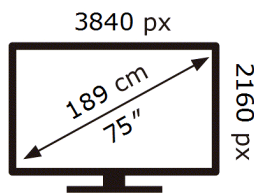

SAMSUNG

HG75AU800EE

141 kWh/1000h

ABCDEF **G**

248 kWh/1000h

2019/2013

ENERG

SAMSUNG