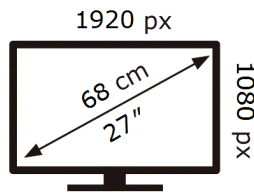

SAMSUNG

S27C432GAU

16 kWh/1000h

2019/2013

ENERG 

SAMSUNG

S27C432GAU

16 kWh/1000h