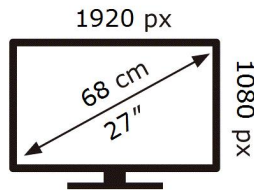

SAMSUNG

S27C432GAU

16 kWh/1000h

2019/2013

ENERG 

SAMSUNG

S27C432GAU

16 kWh/1000h