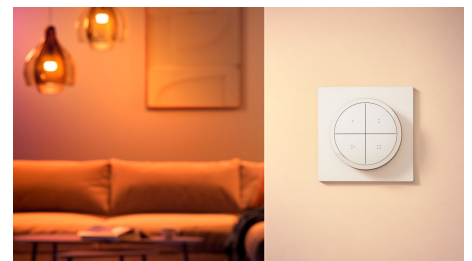

Use as a remote or mount to the wall

Attach the Tap dial switch to the wall with its adhesive backing, place on any magnetic surface or simply remove it from the wall plate to use it as a remote control.

Control multiple Rooms or Zones

Let each button on the switch control up to three different Rooms or a Zone with its own individual scene, whether it's preset or made by you.

Specifications

Design and finishing

- Colour: Black
- Material: Synthetic

Environmental

- Operational humidity: 0%<H<80% (non-condensing)
- Operational temperature: 0 °C - 40 °C

Extra feature/accessory incl.

- Portable: Yes

Guarantee

- 2 years: Yes