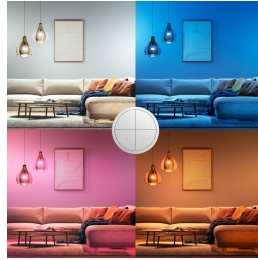

## Easy smart lighting

Control up to three Rooms or a Zone with each individual button of the Tap dial switch, available in black or white. Turn the dial to dim and brighten the lights. Mount it to the wall, place it on a magnetic surface, or use it as a remote control.

## Control it your way

Connect your Philips Hue lights with the bridge and start discovering the endless possibilities. Control your lights from your smartphone or tablet via the Philips Hue app, or add switches to your system to activate your lights. Set timers, notifications, alarms and more for the full Philips Hue experience. Philips Hue even works with Amazon Alexa, Apple Homekit and Google Home to allow you to control your lights with your voice.

## Set scenes instantly

With a sleek, matte design in both black and white, the Philips Hue Tap dial switch lets you set scenes in any room of your home. Programme each button to control three separate Rooms or a Zone and choose a scene for each.