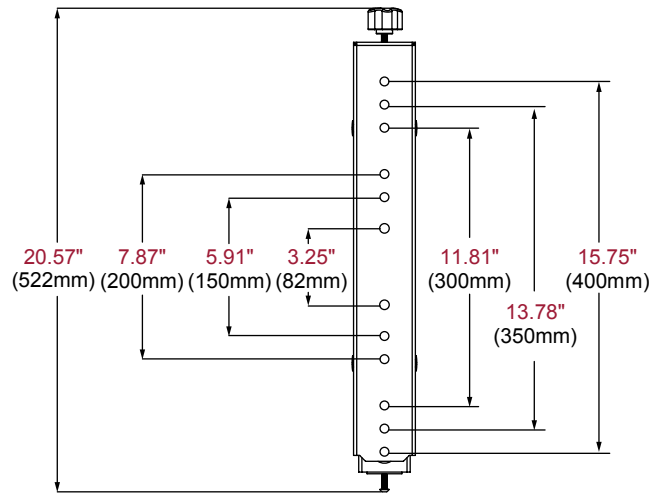

DS-VWT955-2X2

Display size
40"-55"

Max load
400lb (182kg)

SMARTMOUNT.

Video Wall Ceiling Mount for 2x2 Configurations

FOR 40" TO 55" DISPLAYS

Video wall displays no longer need to be limited to just walls and carts. With the Peerless-AV® DS-VWT955-2X2, a video wall display can now be mounted to a ceiling. The tool-less micro adjustable design provides placement of four displays in a 2 x 2 configuration, neatly aligned on the same plane. With four tilt adjustment options you can be assured of the perfect viewing angle for your application. Ideal for department stores, entertainment venues or other large public areas. Compatible with Peerless-AV fixed length and adjustable length columns.

Package Specifications

	PACKAGE SIZE (W x H x D)	PACKAGE SHIP WEIGHT	PACKAGE UPC CODE	PACKAGE CONTENTS	UNITS IN PACKAGE
DS-VWT955-2X2	Box 1: 67.4" x 17.1" x 4.7" (1712 x 435 x 119mm) Box 2: 73.5" x 17.1" x 4.7" (1867 x 435 x 119mm)	95lb (43kg)	735029283485	Left, right and center bracket, mounting frame, adaptor brackets and mounting hardware. Column and ceiling attachment sold separately	1

COMPATIBILITY

Display width must be a minimum of 36"

Display height must be >20.875" <27.16"

Screen width + horizontal mounting hole pattern must be less than 1745 mm

FRONT VIEW

SIDE VIEW

ADAPTER BRACKET

Architect Specifications

The SmartMount® Video Wall Ceiling Mount for 2 x 2 Configurations shall be Peerless-AV model DS-VWT955-2X2 and shall be located where indicated on the plans. It shall be constructed of heavy gauge steel. The finish shall be scratch resistant black fused epoxy. Assembly and installation shall be done according to instructions provided by the manufacturer.