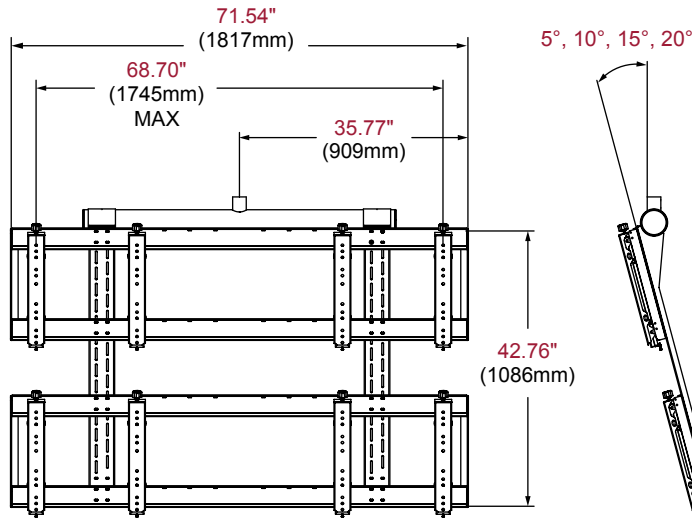

DS-VWT955-2X2

Display size
40"-55"

Max load
400lb (182kg)

SMARTMOUNT.

Video Wall Ceiling Mount for 2x2 Configurations

FOR 40" TO 55" DISPLAYS

Video wall displays no longer need to be limited to just walls and carts. With the Peerless-AV® DS-VWT955-2X2, a video wall display can now be mounted to a ceiling. The tool-less micro adjustable design provides placement of four displays in a 2 x 2 configuration, neatly aligned on the same plane. With four tilt adjustment options you can be assured of the perfect viewing angle for your application. Ideal for department stores, entertainment venues or other large public areas. Compatible with Peerless-AV fixed length and adjustable length columns.

Package Specifications

	PACKAGE SIZE (W x H x D)	PACKAGE SHIP WEIGHT	PACKAGE UPC CODE	PACKAGE CONTENTS	UNITS IN PACKAGE
DS-VWT955-2X2	Box 1: 67.4" x 17.1" x 4.7" (1712 x 435 x 119mm) Box 2: 73.5" x 17.1" x 4.7" (1867 x 435 x 119mm)	95lb (43kg)	735029283485	Left, right and center bracket, mounting frame, adaptor brackets and mounting hardware. Column and ceiling attachment sold separately	1

Accessories

ACC557, ACC600, DCT300, DCS400, DCT500, DCT600, DCT700, DCT800, DCT900:
ADD:

Peerless-AV Standard Ceiling Plates
Peerless-AV Standard Columns
Please select the column associated with the appropriate ceiling plate above
All dimensions = inch (mm)

COMPATIBILITY

Display width must be a minimum of 36"

Display height must be >20.875" <27.16"

Screen width + horizontal mounting hole pattern must be less than 1745 mm

FRONT VIEW

SIDE VIEW

ADAPTER BRACKET

Architect Specifications