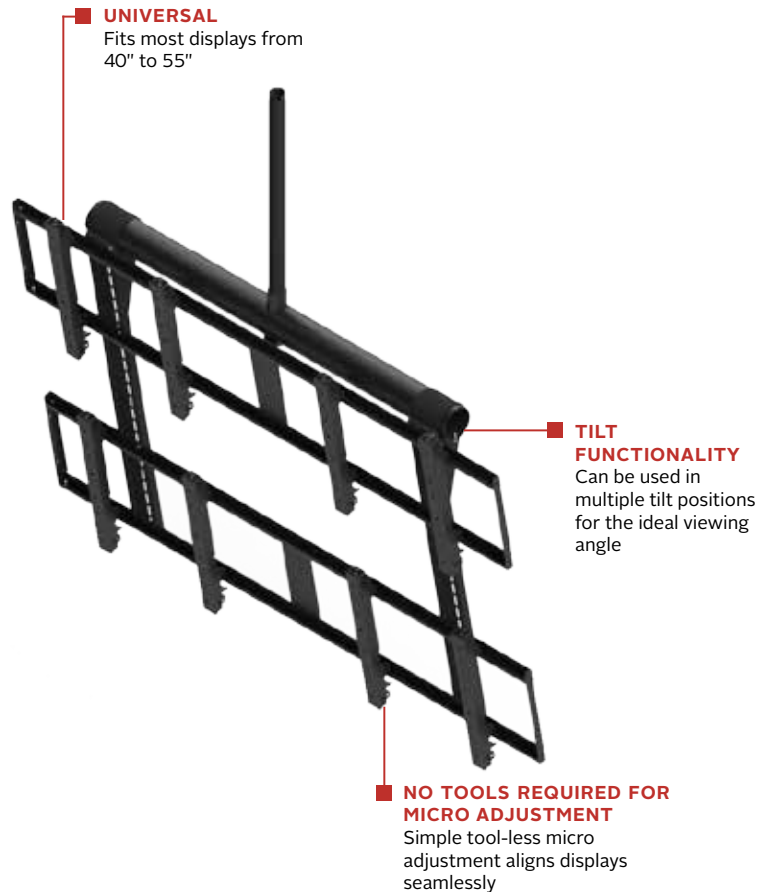

DS-VWT955-2X2

Display size
40"-55"

Max load
400lb (182kg)

SMARTMOUNT.

Video Wall Ceiling Mount for 2x2 Configurations

FOR 40" TO 55" DISPLAYS

Video wall displays no longer need to be limited to just walls and carts. With the Peerless-AV® DS-VWT955-2X2, a video wall display can now be mounted to a ceiling. The tool-less micro adjustable design provides placement of four displays in a 2 x 2 configuration, neatly aligned on the same plane. With four tilt adjustment options you can be assured of the perfect viewing angle for your application. Ideal for department stores, entertainment venues or other large public areas. Compatible with Peerless-AV fixed length and adjustable length columns.

Expanding video wall placement options to the ceiling, the DS-VWT955-2X2 is ideal for large public areas.

Additional Features

- ✓ Ceiling mounted 2 x 2 video wall solution
- ✓ Supports mounting hole patterns of VESA® 200 x 200 up to 600 x 400mm.
- ✓ Additional patterns supported with adaptor plates
- ✓ Tilts options of 5°, 10°, 15° and 20°
- ✓ Eight points of tool-less micro adjustment provide precise alignment
- ✓ Compatible with Peerless-AV standard columns
- ✓ Included security hardware deters tampering and loss

RoHS **MADE IN USA**

info@peerless-av.com
peerless-av.com

peerless-AV®

DS-VWT955-2X2 SmartMount® Video Wall Ceiling Mount for 2 x 2 Configurations for 40" to 55" Displays

Product Specifications

	DIMENSIONS (W X H X D)	PRODUCT WEIGHT	LOAD CAPACITY	FINISH	AVAILABLE COLORS
DS-VWT955-2X2	71.54" x 49.0" x 10.5" (1817 x 1244 x 267mm)	85lb (39kg)	400lb (182kg)	Powder Coat	Black

Package Specifications

	PACKAGE SIZE (W x H x D)	PACKAGE SHIP WEIGHT	PACKAGE UPC CODE	PACKAGE CONTENTS	UNITS IN PACKAGE
DS-VWT955-2X2	Box 1: 67.4" x 17.1" x 4.7" (1712 x 435 x 119mm) Box 2: 73.5" x 17.1" x 4.7" (1867 x 435 x 119mm)	95lb (43kg)	735029283485	Left, right and center bracket, mounting frame, adaptor brackets and mounting hardware. Column and ceiling attachment sold separately	1