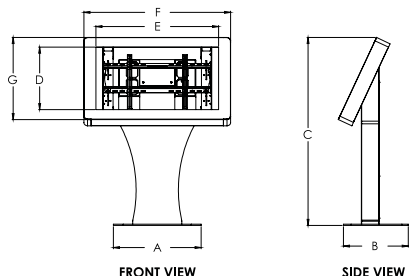

Package Specifications

	PACKAGE SIZE (W x H x D)	PACKAGE SHIP WEIGHT	PACKAGE UPC CODE		PACKAGE CONTENTS	UNITS IN PACKAGE
KILH540/542/543(-S)-EUK	48.00" x 60.00" x 40.00" (1219 x 1524 x 1016mm)	KILH540-EUK: 182lb (83kg)	KILH540-EUK: 735029323273	KILH540-S-EUK: 735029323280	Kiosk Enclosure, Display Mounting Hardware & Installation Instructions	1
KILH546/547/548(-S)-EUK		KILH542-EUK: 185lb (84kg)	KILH542-EUK: 735029323297	KILH542-S-EUK: 735029323303		
KILH549/550(-S)-EUK		KILH543-EUK: 186lb (84kg)	KILH543-EUK: 735029323310	KILH543-S-EUK: 735029323340		
KILH555(-S)-EUK		KILH546-EUK: 193lb (88kg)	KILH546-EUK: 735029323327	KILH546-S-EUK: 735029323334		
		KILH547-EUK: 193lb (88kg)	KILH547-EUK: 735029323341	KILH547-S-EUK: 735029323358		
	KILH548-EUK: 193lb (88kg)	KILH548-EUK: 735029323365	KILH548-S-EUK: 735029323372			
	KILH549-EUK: 197lb (89kg)	KILH549-EUK: 735029323389	KILH549-S-EUK: 735029323396			
	KILH550-EUK: 198lb (90kg)	KILH550-EUK: 735029323402	KILH550-S-EUK: 735029323419			
	KILH555-EUK: 205lb (93kg)	KILH555-EUK: 735029323426	KILH555-S-EUK: 735029323433			

Accessories

CL-SCG200: Screen Cleaning Gel
DEB-HD10: 32' (10m) High Speed HDMI® Cables with Ethernet

All dimensions = inch (mm)

MODEL NO.	DIMENSION "A"	DIMENSION "B"	DIMENSION "C"	DIMENSION "D"	DIMENSION "E"	DIMENSION "F"	DIMENSION "G"
KILH540-EUK	25.00" (635mm)	18.50" (470mm)	53.60" (1362mm)	19.69" (500mm)	34.97" (888mm)	41.86" (1063mm)	25.83" (656mm)
KILH542-EUK	25.00" (635mm)	18.50" (470mm)	53.60" (1362mm)	20.68" (525mm)	36.72" (933mm)	41.86" (1063mm)	25.83" (656mm)
KILH543-EUK	25.00" (635mm)	18.50" (470mm)	53.60" (1362mm)	21.21" (538mm)	37.58" (954mm)	41.86" (1063mm)	25.83" (656mm)
KILH546-EUK	25.00" (635mm)	18.50" (470mm)	54.71" (1389mm)	22.52" (572mm)	40.20" (1021mm)	46.22" (1174mm)	28.25" (718mm)
KILH547-EUK	25.00" (635mm)	18.50" (470mm)	54.71" (1389mm)	23.06" (586mm)	41.07" (1043mm)	46.22" (1174mm)	28.25" (718mm)
KILH548-EUK	25.00" (635mm)	18.50" (470mm)	54.71" (1389mm)	23.60" (600mm)	41.97" (1066mm)	46.22" (1174mm)	28.25" (718mm)
KILH549-EUK	25.00" (635mm)	18.50" (470mm)	55.04" (1398mm)	24.05" (611mm)	42.82" (1088mm)	48.09" (1221mm)	29.16" (741mm)
KILH550-EUK	25.00" (635mm)	18.50" (470mm)	55.04" (1398mm)	25.07" (637mm)	43.69" (1110mm)	48.09" (1221mm)	28.96" (736mm)
KILH555-EUK	25.00" (635mm)	18.50" (470mm)	56.15" (1426mm)	26.91" (684mm)	48.05" (1220mm)	52.45" (1332mm)	31.44" (799mm)

Architect Specifications

The Landscape Kiosk shall be a Peerless-AV® model KILH540-EUK/KILH542-EUK/KILH543-EUK/KILH546-EUK/KILH547-EUK/KILH548-EUK/KILH549-EUK/KILH550-EUK/KILH555(-S)-EUK and shall be located where indicated on the plans. Assembly and installation shall be done according to instructions provided by the manufacturer.

Visit peerless-av.com to see the complete line of AV solutions from Peerless-AV, including outdoor displays, wireless, kiosks, digital audio, display mounts, projector mounts, carts/stands, and a full assortment of accessories.

Peerless-AV
2300 White Oak Circle
Aurora, IL 60502 USA

(630) 375-5100
Fax: (800) 359-6500

Peerless-AV EMEA
Unit 3 Watford Interchange
Colonial Way, Watford
Herts, WD24 4WP
United Kingdom

+44 (0) 1923 200100
Fax: +44 (0) 1923 200101

Peerless-AV Latin America
Ave de las Industrias 413
Parque Industrial Escobedo
Escobedo, N.L.,
Mexico 66062

+52 (81) 8384-8300
Fax: +52 (81) 8384-8360

peerless-AV®
Driving Technology Through Innovation

LIT-1644 rev.1-euk