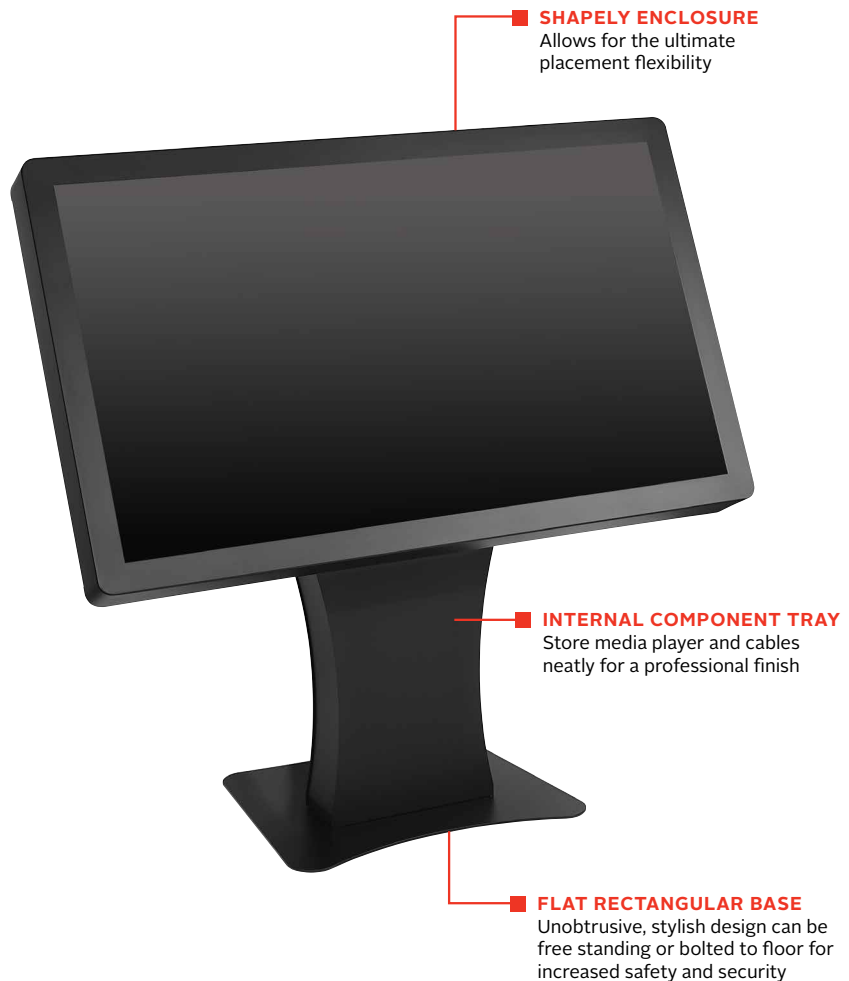

KILH540/542/543-EUK
KILH546/547/548-EUK
KILH549/550/555-EUK

Max load
75lb
(34kg)

Landscape Kiosk

Fits most 40", 42", 43", 46", 47", 48", 49", 50" and 55" Displays
less than 3.50" (89mm) deep

Experience the elegance of Peerless-AV's new indoor, Landscape Kiosk, designed to support the latest digital signage displays. With a flat base that can be free standing or bolted to the ground, the kiosk allows for quick access to electric and data cables, making it easy to install and maintain. This kiosk also includes an internal tray for media players and cables, with direct access to parts requiring maintenance. For theft protection, the kiosk features hex pin screw locks. From entertaining to wayfinding, this new kiosk is an ideal solution for any indoor application setting - from corporate to retail to hospitality, and beyond.

- Modern, hourglass body design with a curved, corner pull-out display cover
- Display lines flush with the kiosk window for a clean look
- Supports a wide range of aesthetic options including multiple colors, vinyl wraps, etc. to best match the environment or promote brand strategy
- Pre-assembled to simplify installation of entire solution
- High-performance, premium powder coat finish protects the unit and extends the product lifespan for years

SHAPELY ENCLOSURE

Allows for the ultimate placement flexibility

INTERNAL COMPONENT TRAY

Store media player and cables neatly for a professional finish

FLAT RECTANGULAR BASE

Unobtrusive, stylish design can be free standing or bolted to floor for increased safety and security