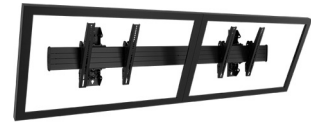

## Chief Fusion 139.7 cm (55") Black

**Brand :** Chief

**Product code:** LWM2X1U

**Product name :** Fusion

Large Wall Mounted Menu Board Solutions, -20°/0°, VESA, max 56.7 kg, Black

[Chief Fusion 139.7 cm \(55"\) Black:](#)

### Fusion™ Large Wall Mounted Menu Board Solutions

Fusion® Menu Board Wall Mounts offer perfect display positioning and flexible adjustments. The single horizontal extrusion with depth adjustment aligns the screens quickly even on irregular mounting surfaces and allows easy access behind the displays for servicing.

- Single horizontal extrusion keeps screens aligned
- ControlZone™ micro-height adjustment
- Centris® tilt between +0 and -20 degrees
- Tool-free screen engagement
- Portrait and landscape options for 2x1 and 3x1 configurations
- Landscape for 4x1 and 5x1 configurations
- Accommodate 40-55" screens
- Optional padlock security
- Full line of accessories that work across Fusion wall, ceiling and freestanding lines

Mounting		Design	
Minimum screen size	101.6 cm (40")	Product colour *	Black
Maximum weight capacity *	56.7 kg	<b>Weight &amp; dimensions</b>	
Maximum screen size *	139.7 cm (55")	Width	1849 mm
Number of displays supported	2	Depth	147 mm
Mounting type *	Wall	Depth (min)	14.7 cm
<b>Ergonomics</b>		Height	425 mm
Height adjustment	✓	<b>Packaging data</b>	
Height adjustment range	0 - 50 mm	Package weight	25 kg
Tilt angle range	-20 - 0°	<b>Logistics data</b>	
		Harmonized System (HS) code	85299097