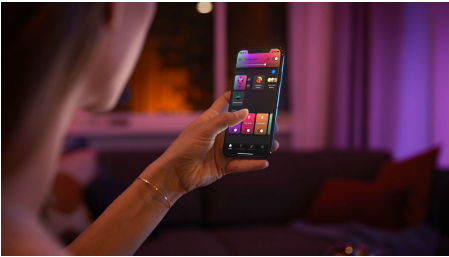

## Easy smart lighting

Add colour to any room with these two smart candelabra bulbs, which offers warm to cool white light as well as 16 million colours. Use Bluetooth for instant light control in one room or connect to the Hue Bridge to unlock the full suite of features.

### Easy smart lighting

- Control up to 10 lights with the Bluetooth app
- Control lights with your voice\*
- Create a personalised experience with colourful smart light
- Get the perfect light recipes for your daily activities
- Unlock the full suite of smart lighting features with the Bridge

## Control up to 10 lights with the Bluetooth app

With the Hue Bluetooth app, you can control your Hue smart lights in a single room of your home. Add up to 10 smart lights and control them all with just the touch of a button on your mobile device.