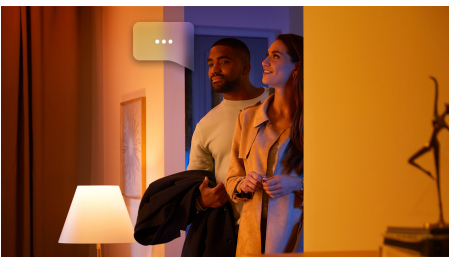

Control lights with your voice*

Philips Hue works with Amazon Alexa and the Google Assistant when paired with a compatible Google Nest or Amazon Echo device. Simple voice commands allow you to control multiple lights in a room, or just a single lamp.