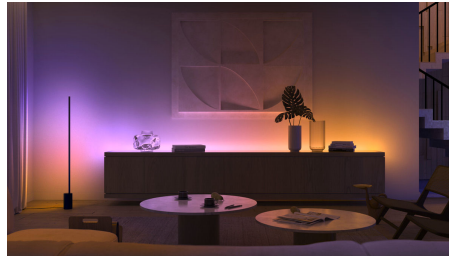

## Control up to 10 lights with the Bluetooth app

With the Hue Bluetooth app, you can control your Hue smart lights in a single room of your home. Add up to 10 smart lights and control them all with just the touch of a button on your mobile device.

## Create a personalised experience with colourful smart light

Transform your home with over 16 million colours, instantly creating the right atmosphere for any event. With the touch of a button, you can set a festive mood for a party, turn your living room into a movie theatre, enhance your home decor with colour accents, and much more.