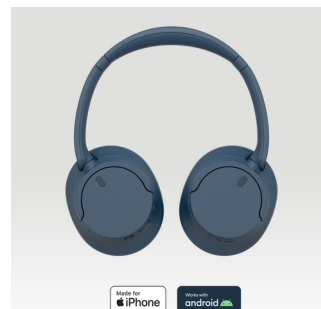

## Sony WH-CH720 Headset Wired & Wireless Head-band Calls/Music USB Type-C Bluetooth Blue

Brand : Sony

Product code: WHCH720NL

Product name : WH-CH720

- Noise Cancelling with Dual Noise Sensor technology and the Integrated Processor V1
- DSEE™ restores high-frequency sound and fine fade-out sound lost in compression
- Super-comfortable lightweight design
- Easy and clear hands-free calling and voice assistant with wake word
- All-day listening with up to 35 hours of battery life

Wired & Wireless Head-band Calls/Music USB Type-C Bluetooth Blue

Sony WH-CH720. Product type: Headset. Connectivity technology: Wired & Wireless, Bluetooth.

Recommended usage: Calls/Music. Headphone frequency: 7 - 20000 Hz. Wireless range: 10 m. Cable length: 1.2 m. Weight: 192 g. Product colour: Blue