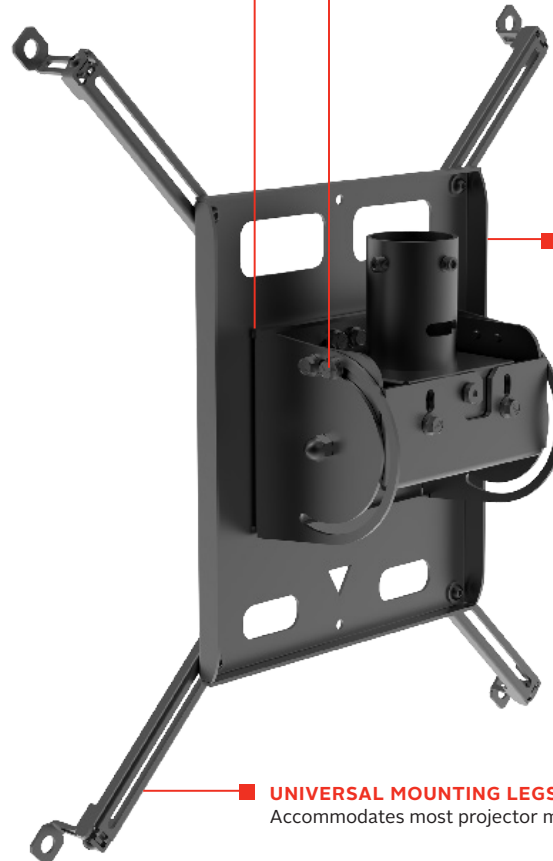

# Universal Portrait Projector Mount

FOR PROJECTORS UP TO 125LB (56.7KG)

Peerless-AV's Universal Portrait Projector Mount is the perfect mounting solution for holding a projector in multiple orientations. Whether the projector is needed in portrait orientation for digital signage, or positioned toward the floor in an interactive exhibit in a museum, the PJR125-POR-EUK provides mounting flexibility. The tilt, roll and swivel features are all lockable to prevent even the smallest shift of the image. Six universal legs provide additional support for projectors with more than four mounting holes and are completely adjustable. The Hook-and-Hang™ feature provides a large landing area when securing a projector to the mount and takes the weight off the installer while they are making adjustments.

**HOOK-AND-HANG™  
INSTALLATION**

Large landing area allows for easy installation of heavy projectors

**LOCKING TILT**

Locks the projector at any angle with adjustment screws

**LOW PROFILE DESIGN**

Creates an aesthetically appealing look

**UNIVERSAL MOUNTING LEGS**

Accommodates most projector models

- Pre-assembled design reduces installation time
- Includes six universal mounting legs (four preinstalled)
- Universal adaptor plate extends up to a 25.5" (648mm) mounting pattern to accommodate most projector models
- Cable management allows cables to be routed through the mount and out of sight
- Simple Hook-and-Hang™ design eases the installation of heavy projectors
- PJR125-POR-EUK works with Peerless-AV® ADD%, AEC%, EXT%, MOD% extension columns

**RoHS**  
2002/95/EC

PJR125-POR-EUK	Universal Portrait Projector Mount for Projectors up to 125lb (56.7kg)
----------------	--

**Product Specifications**

	DIMENSIONS (W x H x D)	PRODUCT WEIGHT	LOAD CAPACITY	FINISH	AVAILABLE COLORS
PJR125-POR-EUK	18.12" x 8.97" x 20.15" (460 x 228 x 512mm)	11.0lb (4.99kg)	125lb (56.7kg)	Powder Coat	Black