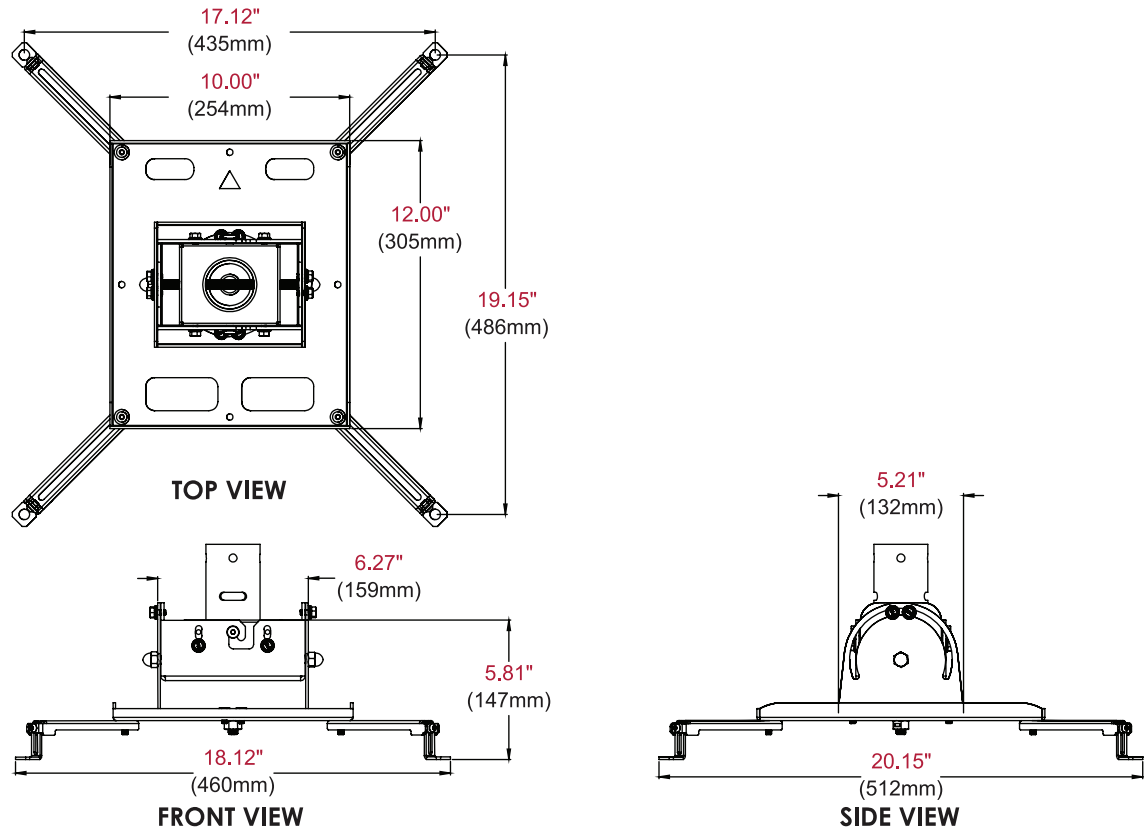

**UNIVERSAL MOUNTING LEGS**

Accommodates most projector models

- Pre-assembled design reduces installation time
- Includes six universal mounting legs (four preinstalled)
- Universal adaptor plate extends up to a 25.5" (648mm) mounting pattern to accommodate most projector models
- Cable management allows cables to be routed through the mount and out of sight
- Simple Hook-and-Hang™ design eases the installation of heavy projectors
- PJR125-POR-EUK works with Peerless-AV® ADD%, AEC%, EXT%, MOD% extension columns

**RoHS**  
2002/95/EC

PJR125-POR-EUK	Universal Portrait Projector Mount for Projectors up to 125lb (56.7kg)
----------------	--

**Product Specifications**

	DIMENSIONS (W x H x D)	PRODUCT WEIGHT	LOAD CAPACITY	FINISH	AVAILABLE COLORS
PJR125-POR-EUK	18.12" x 8.97" x 20.15" (460 x 228 x 512mm)	11.0lb (4.99kg)	125lb (56.7kg)	Powder Coat	Black

**Package Specifications**

	PACKAGE SIZE (W x H x D)	PACKAGE SHIP WEIGHT	PACKAGE UPC CODE	PACKAGE CONTENTS	UNITS IN PACKAGE
PJR125-POR-EUK	16.00" x 12.00" x 14.00" (406 x 305 x 356mm)	13.0lb (5.90kg)	735029325574	Projector Mount, Support Collar for MOD-P%, Mounting Hardware & Instructions	1

All dimensions = inch (mm)

**Architect Specifications**

The Universal Portrait Projector Mount shall be a Peerless-AV model PJR125-POR-EUK and shall be located where indicated on the plans. Assembly and installation shall be done according to instructions provided by the manufacturer.