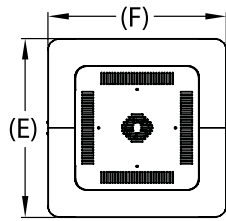

Product Specifications

	DIMENSIONS (W x H x D)	PRODUCT WEIGHT	LOAD CAPACITY	FINISH	AVAILABLE COLORS
KIP586-1LG(-S)-EUK KIP586-2LG(-S)-EUK	26.00" x 90.80" x 22.50" (660 x 2306 x 571mm)	144lb (65.3kg) 125lb (56.7kg)	45lb (20kg) 90lb (41kg)	Powder Coat	KIP586-1LG-EUK: KIP586-2LG-EUK: KIP586-3LG-EUK: KIP586-4LG-EUK: Gloss Black KIP586-1LG-S-EUK: KIP586-2LG-S-EUK: KIP586-3LG-S-EUK: KIP586-4LG-S-EUK: Silver
KIP586-3LG(-S)-EUK KIP586-4LG(-S)-EUK	32.50" x 90.80" x 32.50" (826 x 2306 x 826mm)	155lb (70.3kg) 169lb (76.7kg)	135lb (61kg) 180lb (81kg)		

Package Specifications

	PACKAGE SIZE (W x H x D)	PACKAGE SHIP WEIGHT	PACKAGE UPC CODE	PACKAGE CONTENTS	UNITS IN PACKAGE
KIP586-1LG(-S)-EUK KIP586-2LG(-S)-EUK	38.00" x 90.80" x 27.00" (965 x 2306 x 685mm)	235lb (106.6kg) 216lb (98.0kg)	KIP586-1LG-EUK: 735029312185 KIP586-2LG-EUK: 735029312208 KIP586-3LG-EUK: 735029312222 KIP586-4LG-EUK: 735029312246	Kiosk, Display Brackets, Installation Instructions and Mounting Hardware	1
KIP586-3LG(-S)-EUK KIP586-4LG(-S)-EUK	48.00" x 90.80" x 40.00" (1219 x 2306 x 1016mm)	246lb (111.6kg) 260lb (117.9kg)	KIP586-1LG-S-EUK: 735029312192 KIP586-2LG-S-EUK: 735029312215 KIP586-3LG-S-EUK: 735029312239 KIP586-4LG-S-EUK: 735029312253		

FRONT VIEW

TOP VIEW
KIP586-4LG-EUK

TOP VIEW
KIP586-2LG-EUK
KIP586-1LG-EUK

TOP VIEW
KIP586-3LG-EUK

All dimensions = inch (mm)

MODEL NO.	DIMENSION "A"	DIMENSION "B"	DIMENSION "C"	DIMENSION "D"	DIMENSION "E"	DIMENSION "F"
KIP586-1LG-EUK	90.80" (2306mm)	20.00" (508mm)	13.96" (355mm)	85.11" (2162mm)	22.50" (572mm)	26.00" (660mm)
KIP586-2LG-EUK	90.80" (2306mm)	20.00" (508mm)	13.96" (355mm)	85.11" (2162mm)	22.50" (572mm)	26.00" (660mm)
KIP586-3LG-EUK	90.80" (2306mm)	22.97" (583mm)	13.96" (355mm)	85.11" (2162mm)	32.50" (826mm)	32.50" (826mm)
KIP586-4LG-EUK	90.80" (2306mm)	22.55" (573mm)	13.96" (355mm)	85.11" (2162mm)	32.50" (826mm)	32.50" (826mm)