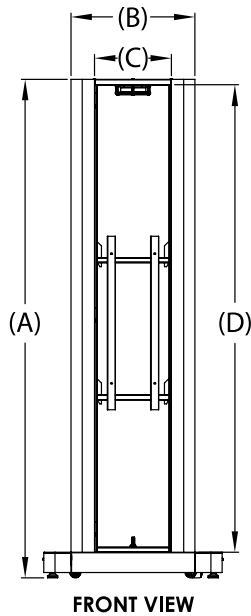

Product Specifications

	DIMENSIONS (W x H x D)	PRODUCT WEIGHT	LOAD CAPACITY	FINISH	AVAILABLE COLORS
KIP586-1LG(-S)-EUK KIP586-2LG(-S)-EUK	26.00" x 90.80" x 22.50" (660 x 2306 x 571mm)	144lb (65.3kg) 125lb (56.7kg)	45lb (20kg) 90lb (41kg)	Powder Coat	KIP586-1LG-EUK: KIP586-2LG-EUK: KIP586-3LG-EUK: KIP586-4LG-EUK: Gloss Black KIP586-1LG-S-EUK: KIP586-2LG-S-EUK: KIP586-3LG-S-EUK: KIP586-4LG-S-EUK: Silver
KIP586-3LG(-S)-EUK KIP586-4LG(-S)-EUK	32.50" x 90.80" x 32.50" (826 x 2306 x 826mm)	155lb (70.3kg) 169lb (76.7kg)	135lb (61kg) 180lb (81kg)		

Package Specifications

	PACKAGE SIZE (W x H x D)	PACKAGE SHIP WEIGHT	PACKAGE UPC CODE	PACKAGE CONTENTS	UNITS IN PACKAGE
KIP586-1LG(-S)-EUK KIP586-2LG(-S)-EUK	38.00" x 90.80" x 27.00" (965 x 2306 x 685mm)	235lb (106.6kg) 216lb (98.0kg)	KIP586-1LG-EUK: 735029312185 KIP586-2LG-EUK: 735029312208 KIP586-3LG-EUK: 735029312222 KIP586-4LG-EUK: 735029312246	Kiosk, Display Brackets, Installation Instructions and Mounting Hardware	1
KIP586-3LG(-S)-EUK KIP586-4LG(-S)-EUK	48.00" x 90.80" x 40.00" (1219 x 2306 x 1016mm)	246lb (111.6kg) 260lb (117.9kg)	KIP586-1LG-S-EUK: 735029312192 KIP586-2LG-S-EUK: 735029312215 KIP586-3LG-S-EUK: 735029312239 KIP586-4LG-S-EUK: 735029312253		

FRONT VIEW

TOP VIEW
KIP586-4LG-EUK

TOP VIEW
KIP586-2LG-EUK
KIP586-1LG-EUK

TOP VIEW
KIP586-3LG-EUK

All dimensions = inch (mm)

MODEL NO.	DIMENSION "A"	DIMENSION "B"	DIMENSION "C"	DIMENSION "D"	DIMENSION "E"	DIMENSION "F"
KIP586-1LG-EUK	90.80" (2306mm)	20.00" (508mm)	13.96" (355mm)	85.11" (2162mm)	22.50" (572mm)	26.00" (660mm)
KIP586-2LG-EUK	90.80" (2306mm)	20.00" (508mm)	13.96" (355mm)	85.11" (2162mm)	22.50" (572mm)	26.00" (660mm)
KIP586-3LG-EUK	90.80" (2306mm)	22.97" (583mm)	13.96" (355mm)	85.11" (2162mm)	32.50" (826mm)	32.50" (826mm)
KIP586-4LG-EUK	90.80" (2306mm)	22.55" (573mm)	13.96" (355mm)	85.11" (2162mm)	32.50" (826mm)	32.50" (826mm)