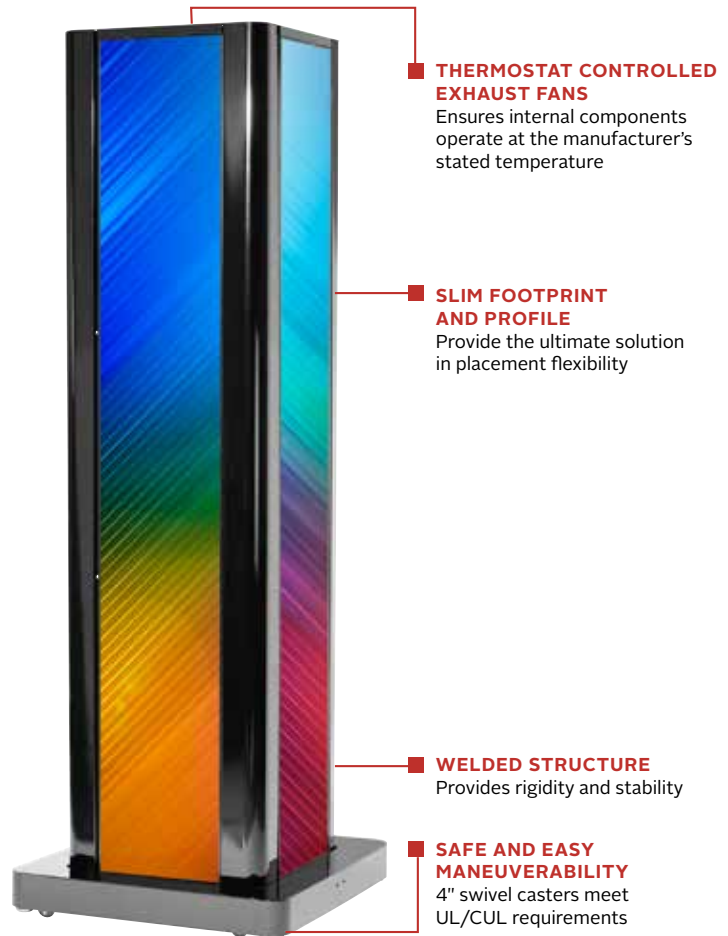

KIP586-1LG(-S)-EUK
 KIP586-2LG(-S)-EUK
 KIP586-3LG(-S)-EUK
 KIP586-4LG(-S)-EUK

 Display size 86"	 Max load	KIP586-1LG(-S)-EUK: 45lb (20kg)
		KIP586-2LG(-S)-EUK: 90lb (41kg)
		KIP586-3LG(-S)-EUK: 135lb (61kg)
		KIP586-4LG(-S)-EUK: 180lb (81kg)

Additional Features

- ✓ Specifically designed to accommodate the LG Ultra Stretch Signage 86BH5C; Kiosk is also available to hold one, two, or three displays
- ✓ Arrives fully assembled to simplify installation of components and reduce set-up time
- ✓ Minimalistic, curved design accentuates the digital content, and fits into any retail or lobby setting
- ✓ Opening in base to route electric and data cables and media players
- ✓ Thermostat fan exhausts heat and runs virtually unheard - approximately (44 dB)
- ✓ Radius corner base covers the four low profile rubber coated casters, which allows the kiosk to be maneuvered easily; Four padded feet stabilize the kiosk on uneven surfaces
- ✓ Supports a wide range of aesthetic options, including multiple colors to best match the environment or promote brand strategy

Ultra Stretch Portrait Kiosk

FOR THE LG ULTRA STRETCH SIGNAGE 86BH5C DISPLAY(S)

Optimize your dynamic digital content with Peerless-AV's versatile Portrait Kiosk available in one, two, three, or four sided models, exclusively for the LG Ultra Stretch Signage 86BH5C display(s). This kiosk accentuates the sleek look of the one-of-a-kind Ultra Stretch display with its slim profile and curved design. Ideal for a wide array of applications, including transportation terminals, retail stores, banks or museums, the Ultra Stretch Portrait Kiosk is the ultimate digital signage solution.

Peerless-AV's Ultra Stretch Portrait Kiosk provides the perfect platform for displaying dynamic digital content to captivate your audience.

KIP586-4LG shown with LG Displays (Displays Sold Separately)

Sleek Curves