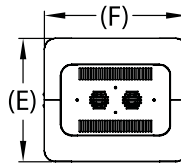

Product Specifications

	DIMENSIONS (W x H x D)	PRODUCT WEIGHT	LOAD CAPACITY	FINISH	AVAILABLE COLORS
KIP586-1LG(-S)-EUK KIP586-2LG(-S)-EUK	26.00" x 90.80" x 22.50" (660 x 2306 x 571mm)	144lb (65.3kg) 125lb (56.7kg)	45lb (20kg) 90lb (41kg)	Powder Coat	KIP586-1LG-EUK: KIP586-2LG-EUK: KIP586-3LG-EUK: KIP586-4LG-EUK: Gloss Black KIP586-1LG-S-EUK: KIP586-2LG-S-EUK: KIP586-3LG-S-EUK: KIP586-4LG-S-EUK: Silver
KIP586-3LG(-S)-EUK KIP586-4LG(-S)-EUK	32.50" x 90.80" x 32.50" (826 x 2306 x 826mm)	155lb (70.3kg) 169lb (76.7kg)	135lb (61kg) 180lb (81kg)		

Package Specifications

	PACKAGE SIZE (W x H x D)	PACKAGE SHIP WEIGHT	PACKAGE UPC CODE	PACKAGE CONTENTS	UNITS IN PACKAGE
KIP586-1LG(-S)-EUK KIP586-2LG(-S)-EUK	38.00" x 90.80" x 27.00" (965 x 2306 x 685mm)	235lb (106.6kg) 216lb (98.0kg)	KIP586-1LG-EUK: 735029312185 KIP586-2LG-EUK: 735029312208 KIP586-3LG-EUK: 735029312222 KIP586-4LG-EUK: 735029312246	Kiosk, Display Brackets, Installation Instructions and Mounting Hardware	1
KIP586-3LG(-S)-EUK KIP586-4LG(-S)-EUK	48.00" x 90.80" x 40.00" (1219 x 2306 x 1016mm)	246lb (111.6kg) 260lb (117.9kg)	KIP586-1LG-S-EUK: 735029312192 KIP586-2LG-S-EUK: 735029312215 KIP586-3LG-S-EUK: 735029312239 KIP586-4LG-S-EUK: 735029312253		

FRONT VIEW

TOP VIEW
KIP586-4LG-EUK

TOP VIEW
KIP586-2LG-EUK
KIP586-1LG-EUK

TOP VIEW
KIP586-3LG-EUK

All dimensions = inch (mm)

MODEL NO.	DIMENSION "A"	DIMENSION "B"	DIMENSION "C"	DIMENSION "D"	DIMENSION "E"	DIMENSION "F"
KIP586-1LG-EUK	90.80" (2306mm)	20.00" (508mm)	13.96" (355mm)	85.11" (2162mm)	22.50" (572mm)	26.00" (660mm)
KIP586-2LG-EUK	90.80" (2306mm)	20.00" (508mm)	13.96" (355mm)	85.11" (2162mm)	22.50" (572mm)	26.00" (660mm)
KIP586-3LG-EUK	90.80" (2306mm)	22.97" (583mm)	13.96" (355mm)	85.11" (2162mm)	32.50" (826mm)	32.50" (826mm)
KIP586-4LG-EUK	90.80" (2306mm)	22.55" (573mm)	13.96" (355mm)	85.11" (2162mm)	32.50" (826mm)	32.50" (826mm)