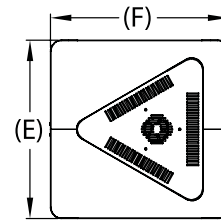

Product Specifications

	DIMENSIONS (W x H x D)	PRODUCT WEIGHT	LOAD CAPACITY	FINISH	AVAILABLE COLORS
KIP586-1LG(-S)-EUK KIP586-2LG(-S)-EUK	26.00" x 90.80" x 22.50" (660 x 2306 x 571mm)	144lb (65.3kg) 125lb (56.7kg)	45lb (20kg) 90lb (41kg)	Powder Coat	KIP586-1LG-EUK: KIP586-2LG-EUK: KIP586-3LG-EUK: KIP586-4LG-EUK: Gloss Black KIP586-1LG-S-EUK: KIP586-2LG-S-EUK: KIP586-3LG-S-EUK: KIP586-4LG-S-EUK: Silver
KIP586-3LG(-S)-EUK KIP586-4LG(-S)-EUK	32.50" x 90.80" x 32.50" (826 x 2306 x 826mm)	155lb (70.3kg) 169lb (76.7kg)	135lb (61kg) 180lb (81kg)		

Package Specifications

	PACKAGE SIZE (W x H x D)	PACKAGE SHIP WEIGHT	PACKAGE UPC CODE	PACKAGE CONTENTS	UNITS IN PACKAGE
KIP586-1LG(-S)-EUK KIP586-2LG(-S)-EUK	38.00" x 90.80" x 27.00" (965 x 2306 x 685mm)	235lb (106.6kg) 216lb (98.0kg)	KIP586-1LG-EUK: 735029312185 KIP586-2LG-EUK: 735029312208 KIP586-3LG-EUK: 735029312222 KIP586-4LG-EUK: 735029312246	Kiosk, Display Brackets, Installation Instructions and Mounting Hardware	1
KIP586-3LG(-S)-EUK KIP586-4LG(-S)-EUK	48.00" x 90.80" x 40.00" (1219 x 2306 x 1016mm)	246lb (111.6kg) 260lb (117.9kg)	KIP586-1LG-S-EUK: 735029312192 KIP586-2LG-S-EUK: 735029312215 KIP586-3LG-S-EUK: 735029312239 KIP586-4LG-S-EUK: 735029312253		

FRONT VIEW

TOP VIEW
KIP586-4LG-EUK

TOP VIEW
KIP586-2LG-EUK
KIP586-1LG-EUK

TOP VIEW
KIP586-3LG-EUK

All dimensions = inch (mm)

MODEL NO.	DIMENSION "A"	DIMENSION "B"	DIMENSION "C"	DIMENSION "D"	DIMENSION "E"	DIMENSION "F"
KIP586-1LG-EUK	90.80" (2306mm)	20.00" (508mm)	13.96" (355mm)	85.11" (2162mm)	22.50" (572mm)	26.00" (660mm)
KIP586-2LG-EUK	90.80" (2306mm)	20.00" (508mm)	13.96" (355mm)	85.11" (2162mm)	22.50" (572mm)	26.00" (660mm)
KIP586-3LG-EUK	90.80" (2306mm)	22.97" (583mm)	13.96" (355mm)	85.11" (2162mm)	32.50" (826mm)	32.50" (826mm)
KIP586-4LG-EUK	90.80" (2306mm)	22.55" (573mm)	13.96" (355mm)	85.11" (2162mm)	32.50" (826mm)	32.50" (826mm)