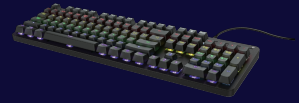

## Mechanical Keyboard

Mechanical gaming keyboard with long lasting, quick responding switches and rainbow wave illumination

**LIGHTING**

<b>Backlight</b>	True	<b>Backlight colours</b>	White Red Orange Green Blue Purple
<b>Key illumination</b>	True	<b>Key colours</b>	White Red Orange Green Blue Purple

**FEATURES**

<b>Spill-proof</b>	False	<b>Silent keys</b>	False
<b>Wrist support</b>	False	<b>Software</b>	False

**COMPATIBILITY**

---

<b>Compatible Device Types</b>	Gaming console, laptop, pc	<b>Compatible Consoles</b>	Xbox One
<b>Compatible Software Platforms</b>	Chrome OS, Mac OS, Windows		

PRODUCT VISUAL 1

PRODUCT VISUAL 2