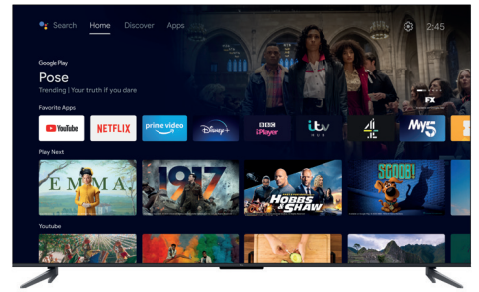

TCL

50C645K

PICTURE

Screen size (inches/cm)	50 / 127
Visible screen size : diagonal(inches/cm)	50 / 126
Panel resolution	UHD
Wide color Technology	Quantum Dot
HDR (High Dynamic Range)	-
HDR formats	Dolby Vision, HDR10+, HDR10, HLG
HDR brightness	-
Picture Performance Index*	3100
Resolution	3840x2160
Curved / Curvature	-
10 bit panel	Yes
Dynamic contrast	Mega
Picture processing	AI PQ 3.0 Engine
Ultra AR coating	-
UHD upscaling	UHD Machine Learning AI SR
Color management	20P & 2P calibration
Digital Noise Reduction	Yes
Film Mode	Yes

* Picture performance Index

AUDIO

Sound power	2x10 W
Dolby	Dolby AC4, Dolby TrueHD
Sound Processing	Dolby Atmos, DTS Virtual-X, Virtualization & upmix
Equaliser	Presets
Speaker type	2.0 sound system
Audio quality by	-
Speakers	Full range down
Digital Pure Sound	-
Woofer	-
Auto volume control	Yes

SMART CONTENT

Processor	Quad Core
SmartTV	AndroidTV (29 languages)
Android OS	Android R (11.0)
GuideOn (Internet EPG)	-
4K	Netflix, YouTube, Amazon Prime, AppleTV+ & more
Applications	Google Play Store
Social	-
Web browser	-
HbbTV	2.0.2
Smart integrated TV microphone	Yes

CONVENIENCE

Smartphone / Tablet remote support	Yes
USB multimedia*	Yes
Caption(Subtitle)	Yes
Divx compatibility	-
Clock & On/Off timer	-
Game mode	Auto
Sports mode	Yes
Multipicture	PAT
Sleep timer	Yes
Hotel mode	-
OSD Languages	29
HDMI CEC (T-link)	Full
HDMI quick switch	Yes

* USB key not included

CONVERGENCE

Bluetooth	A2DP, HID
DLNA 1.5	Yes
Wifi display (Miracast)	Chromecast & T-cast
USB HID support	Yes

CONTROL

Remote control batteries	Yes
Remote Control	RC833F

TUNER/BROADCASTING

DTV Tuner	DVB-T2/C/S2
Video decoding	H.265 UHD, H.264, MPEG-2
Analogue tuner	Yes
Analogue tuner systems	PAL/SECAM/NTSC (AV) BG/DK/LL'
CI+	Yes (1.4, ECP)
EPG (DVB EIT/SI)	up to 8 days
Auto channel search	Yes
Teletext	Yes

CONNECTIVITY

HDMI	2
HDCP 2.2	2,3
USB	1 x 3.0
YPbPr	CVBS Optional
DVI-in (video)	-
Ethernet (LAN RJ-45)	Yes
Wifi	Built-in ac/n/g 2.4/5Ghz MIMO
Digital Audio Out	Optical
Headphone	Yes
RF in (IEC Terrestrial/Cable)	1
RF in (F Sat)	1
Sat: Diseq / Unicable	Yes v.1.0 / ver. I
CI slot	1
HDMI eARC/ARC	eARC HDMI1
HDMI max resolution	2160P/60Hz 422 12bit
Power cable	Detachable, 1.5 m

GAMING EXPERIENCE

HDMI 2.1 :	Features	UHD 120p, ALLM
	VRR / FreeSync / G-sync	-

DESIGN

Color	Brushed titanium metal front
Vesa size	300 x 300 mm
Stand design	Y-shape

POWER

EEL class SDR (X1)	G / G
On mode power demand in SDR (X1)	68 / 113 W
EEL class HDR (X1)	G / G
On mode power demand in HDR (X1)	68 / 113 W
EEL class SDR (X2)	-
On mode power demand in SDR (X2)	-
EEL class HDR (X2)	-
On mode power demand in HDR (X2)	-
Auto power off	Yes
Power supply	-
Standby mode power demand	-
Networked standby mode power demand	- W
Peak luminance ratio	65%
Power rating	-
Mercury content	0.0 mg
Lead presence	No

DIMENSIONS & WEIGHT