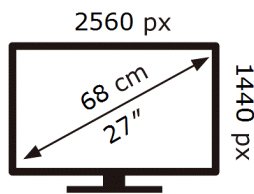

SAMSUNG

S27A600UUU

21 kWh/1000h

ABCDEF **G**

32 kWh/1000h

ENERG

SAMSUNG

S27A600UUU