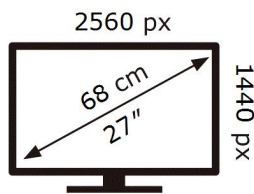

ENERG

SAMSUNG

S27A600UUU

21 kWh/1000h

ABCDEF **G**

32 kWh/1000h

2019/2013