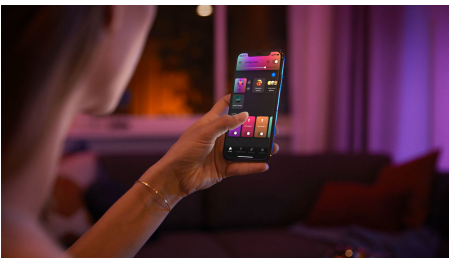

Easy smart lighting

Complement your home's decor with the slim, stylish white design of the gradient Signe floor lamp, which blends multiple colours together to paint the walls with a unique gradient of light.

Limitless possibilities

- Sync films, TV programmes, music, and games to smart lights

Easy smart lighting

- Control up to 10 lights with the Bluetooth app
- Control lights with your voice*
- Create a personalised experience with colourful smart light
- Set the right mood with warm to cool white light
- Unlock the full suite of smart lighting features with the Bridge
- Dynamic light scenes
- Seamlessly blend colours

Highlights

Sync films, TV programmes, music, and games to smart lights

Bring your entertainment to new heights by syncing the action on the screen or the beat of your music to your smart lights.* Choose the way you'd like to sync your lights to your film, music (including with our Spotify integration!), TV programme or game and watch as the colour-capable lights in your Entertainment area react. *Hue Bridge required

Control up to 10 lights with the Bluetooth app

With the Hue Bluetooth app, you can control your Hue smart lights in a single room of your home. Add up to 10 smart lights and control them all with just the touch of a button on your mobile device.