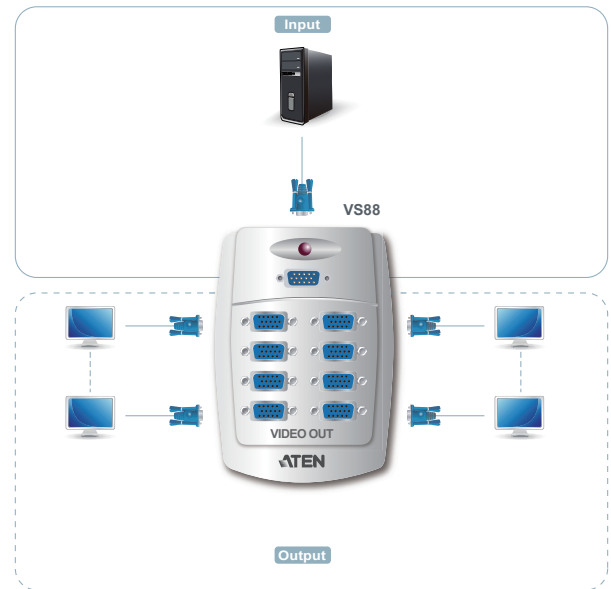

Specifications

Function	VS82	VS84	VS88
Video Input			
Interface	1 x HDB-15 Male (Blue)	1 x HDB-15 Male (Blue)	1 x HDB-15 Male (Blue)
Max. Distance	1.8 m		
Impedance	75 Ω		
Video Output			
Interface	2 x HDB-15 Female (Blue)	4 x HDB-15 Female (Blue)	8 x HDB-15 Female (Blue)
Impedance	75 Ω		
Video			
Max. Bandwidth	250 MHz		
Max. Resolution	Up to 1920 x 1440		
Max. Distance	Up to 30 m		
Power			
Connectors	1 x DC Jack		
Consumption	9 VDC, 1.35W	9 VDC, 2.25W	9 VDC, 2.5W
Environmental			
Operating Temperature	0-50°C		
Storage Temperature	-20 - 60°C		
Humidity	0 - 80% RH, Non-Condensing		
Physical Properties			
Housing	Plastic		
Weight	0.14 kg	0.15 kg	0.22 kg
Dimensions (L x W x H)	8.76 x 11.46 x 3.33 cm	8.84 x 11.88 x 3.33 cm	9.79 x 15.59 x 3.33 cm