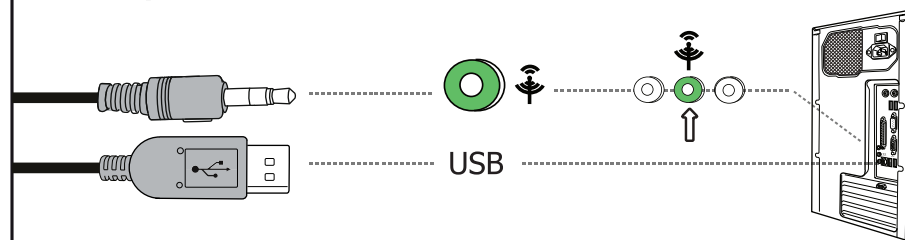

3.

4.

5.

6.

\* 3.5 mm jack cable not included

7.

**Trust**

[www.trust.com/21202/faq](http://www.trust.com/21202/faq)

**Illuminated Speakers**  
**CXT 608**

**1.**

**Option 1**

**Option 2**

**Option 3**

**2.**