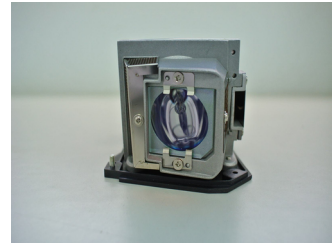

Hypertec Hyper Lamp for DELL S300Wi:S300:S300W Projector

Brand : Hypertec

Product code: X9KHM-HL

Product name : Hyper Lamp for DELL
S300Wi:S300:S300W Projector

Hyper Lamp for DELL S300Wi:S300:S300W Projector
Hypertec Hyper Lamp for DELL S300Wi:S300:S300W Projector