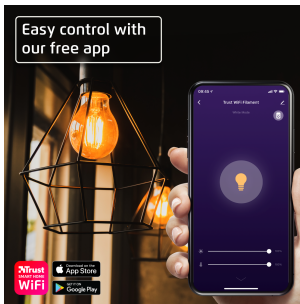

PRODUCT PICTORIAL 2