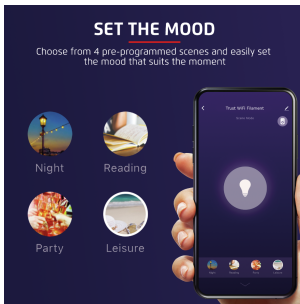

PRODUCT PICTORIAL 5