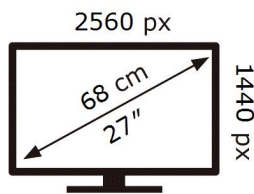

ENERG

SAMSUNG

S27D600UAU

20 kWh/1000h

ABCDEF **G**

32 kWh/1000h

2019/2013