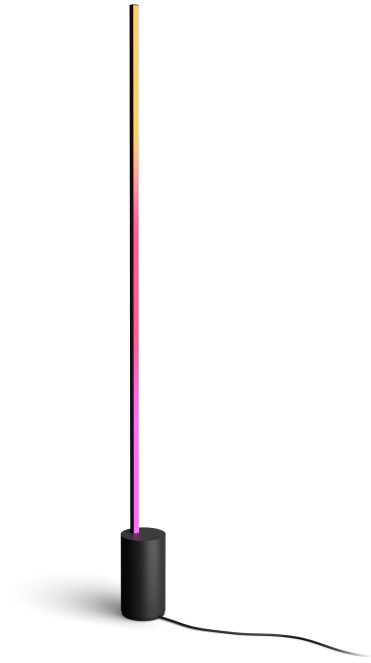

PHILIPS

Signe gradient floor lamp

Hue White and Colour
Ambiance

Black

Bluetooth control via app

Control with app or voice*

Add Hue Bridge to unlock more

8718696176283

Easy smart lighting

Complement your home's decor with the slim, stylish black design of the gradient Signe floor lamp, which blends multiple colours together to paint the walls with a unique gradient of light.