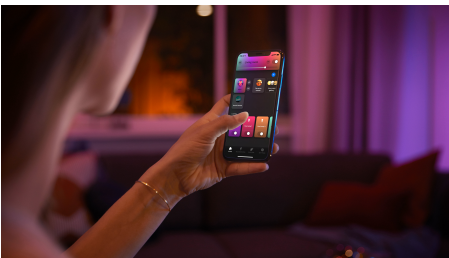

Easy smart lighting

Complement your home's decor with the slim, stylish black design of the gradient Signe floor lamp, which blends multiple colours together to paint the walls with a unique gradient of light.

Limitless possibilities

- Sync films, TV programmes, music, and games to smart lights

Easy smart lighting

- Control up to 10 lights with the Bluetooth app
- Control lights with your voice*
- Create a personalised experience with colourful smart light
- Set the right mood with warm to cool white light
- Unlock full suite of smart light features with Hue Bridge
- Dynamic light scenes
- Seamlessly blend colours

Highlights

Sync films, TV programmes, music, and games to smart lights

Bring your entertainment to new heights by syncing the action on the screen or the beat of your music to your smart lights.* Choose the way you'd like to sync your lights to your film, music (including with our Spotify integration!), TV programme or game and watch as the colour-capable lights in your Entertainment area react. *Hue Bridge required

Control up to 10 lights with the Bluetooth app

With the Hue Bluetooth app, you can control your Hue smart lights in a single room of your home. Add up to 10 smart lights and control them all with just the touch of a button on your mobile device.