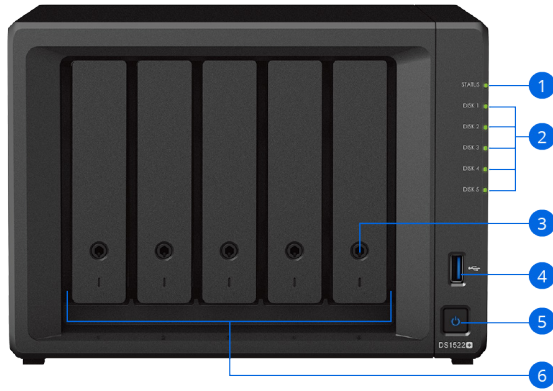

Hardware Overview

Front