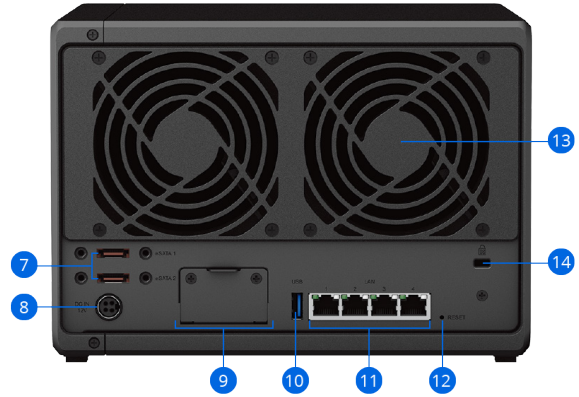

# Hardware Overview

Front

Rear

1	Status Indicator	2	Drive Status Indicators	3	Drive Tray Locks	4	USB 3.2 Gen 1 Port
5	Power Button and Indicator	6	Drive Trays	7	Expansion Ports	8	Power Port
9	Network Upgrade Slot	10	USB 3.2 Gen 1 Port	11	1GbE RJ-45 Ports	12	Reset Button
13	Fans	14	Kensington Security Slot				