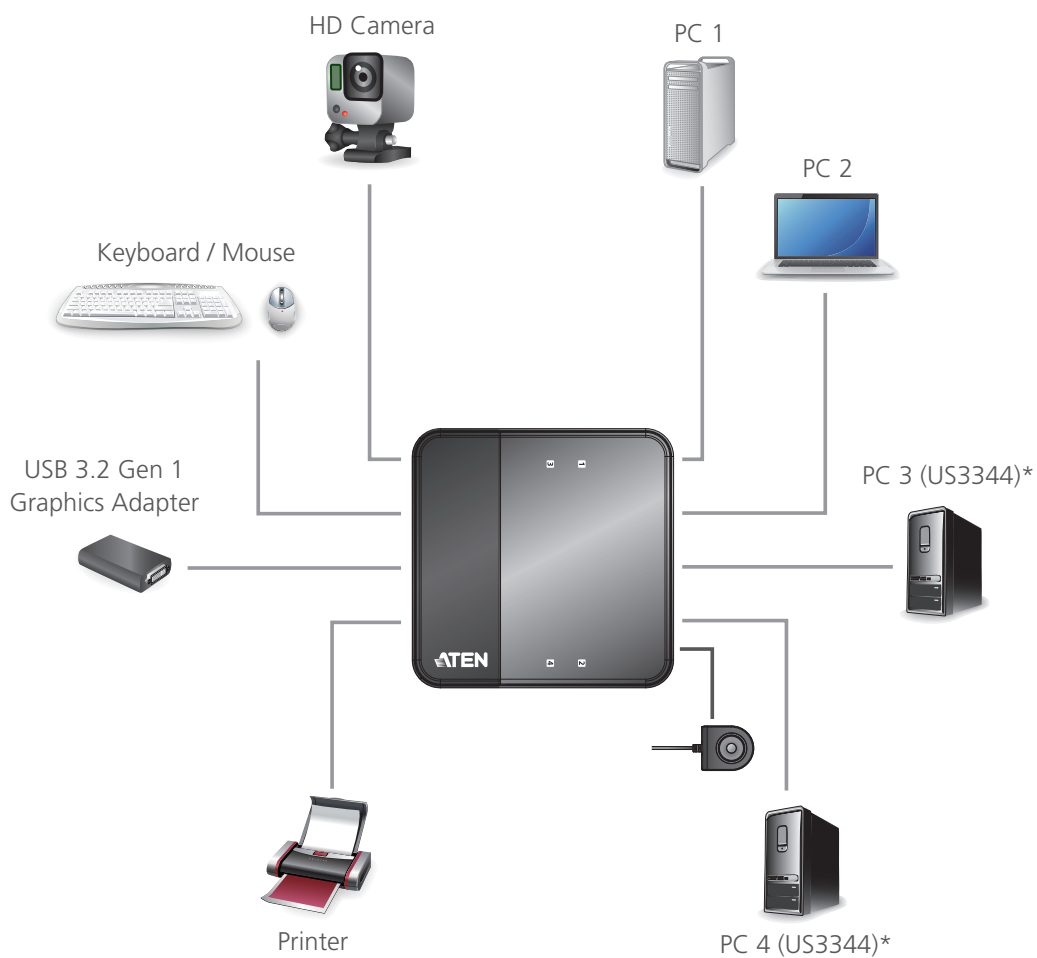

Features

- Enables 2/4 computers to share 4 USB 3.2 Gen1 devices
- Simple port selection via remote port selector for convenient switch placement
- USB 3.2 Gen1 compliant, supporting data transfer rates of up to 5Gbps
- LEDs indicates which computer is active
- Over-current protection
- Micro USB power jack for additional power supply
- Bus-powered – no external power supply needed
- Plug and Play – no drivers or external power adapter needed
- Multiplatform support – Windows, Linux and Mac

Diagram

*Note: The US434 / US3344 is pictured above. The US234 / US3324 only has 2 PC ports.