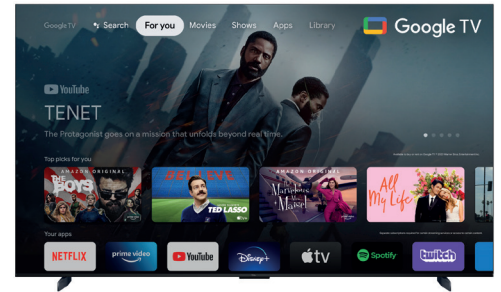

TCL

98P745K

PICTURE

Screen size (inches/cm)	98 / 248.9
Visible screen size : diagonal(inches/cm)	97.5 / 248
Panel resolution	UHD
Wide color Technology	WGC
HDR formats	Dolby Vision IQ, HDR10+, HDR10, HLG
HDR brightness	-
Picture Performance Index*	3000
Resolution	3840x2160
Curved / Curvature	-
10 bit panel	Yes
Dynamic contrast	Mega
Picture processing	AI PQ 3.0 Processor
Ultra AR coating	-
UHD upscaling	UHD Deep Learning AI SR
Color management	WP/20P/CMS, 3D LUT calibration
Digital Noise Reduction	Yes
Film Mode	-

* Picture performance Index

AUDIO

Sound power	2x30 W
Dolby	Dolby AC4, Dolby TrueHD
Sound Processing	Dolby Atmos, DTS Virtual-X, Virtualization & upmix
Equaliser	7 band
Speaker type	2.1 sound system
Audio quality by	ONKYO
Speakers	2 way down
Digital Pure Sound	-
Woofer	Yes
Auto volume control	Yes

SMART CONTENT

Processor	Quad Core
SmartTV	GoogleTV (29 languages)
Android OS	GoogleTV (ATV 12.0)
GuideOn (Internet EPG)	-
4K	Netflix, YouTube, Amazon Prime, AppleTV+ & more
Applications	Google Play Store
Social	-
Web browser	-
HbbTV	2.0.3
Smart integrated TV microphone	Yes
Internal memory	20.7GB / 18.7GB

CONVENIENCE

Smartphone / Tablet remote support	Yes
USB multimedia*	Yes
Caption(Subtitle)	Yes
Divx compatibility	-
Clock & On/Off timer	-
Game mode	Auto
Sports mode	Yes
Multipicture	PAT
Sleep timer	Yes
Hotel mode	-
OSD Languages	29
HDMI CEC (T-link)	Full
HDMI quick switch	Yes

* USB key not included

CONVERGENCE

Bluetooth	A2DP, HID
DLNA 1.5	Yes
Wifi display (Miracast)	Chromecast & T-cast
USB HID support	Yes

CONTROL

Remote control batteries	Yes
Remote Control	RC833

TUNER/BROADCASTING

DTV Tuner	DVB-T2/C/S2
Video decoding	H.265 UHD, H.264, MPEG-2
Analogue tuner	Yes
Analogue tuner systems	PAL/SECAM/NTSC (AV) BG/DK/LL'
CI+	Yes (1.4, ECP)
EPG (DVB EIT/SI)	up to 8 days
Auto channel search	Yes
Teletext	Yes

CONNECTIVITY

HDMI	4 x 2.1
HDCP 2.2	2,3
USB	1 x 2.0 + 1 x USB 3.0
YPbPr	CVBS Optional
DVI-in (video)	-
Ethernet (LAN RJ-45)	Yes
Wifi	Built-in ac/n/g 2.4/5Ghz MIMO
Digital Audio Out	Optical
Headphone	Yes
RF in (IEC Terrestrial/Cable)	1
RF in (F Sat)	1
Sat: Diseq / Unicable	Yes v.1.0 / ver. I & II
CI slot	1
HDMI eARC/ARC	eARC HDMI 4
HDMI max resolution	2160P/120Hz 444 12bit,
Power cable	(2160P/144Hz 444 10bit) Detachable, 1.5 m

GAMING EXPERIENCE

HDMI 2.1 :	UHD 144/240p HDR, ALLM, eARC
Features	

DESIGN

Color	Brushed titanium metal front
Vesa size	850 x 400 mm
Stand design	Y-shape

POWER

EEL class SDR / HDR	NA
On mode power demand in SDR / HDR	NA
Auto power off	Yes
Power supply	NA
Standby mode power demand	NA
Networked standby mode power demand	- W
Peak luminance ratio	65%
Power rating	NA
Mercury content	0,0 mg
Lead presence	Yes

DIMENSIONS & WEIGHT

Product Size	2179 / 1288 / 420 mm
Stand width & depth	1740 / 429 mm
Product size w/o stand	2179 / 1247 / 17-48-103 mm
Packaging size	2384 / 1430 / 245 mm
Product / packaging	58,00 / 88,00 kg
Without stand	55,40 kg
EAN	5901292522810
Manual - languages number	30
Incl. 3D glasses	-