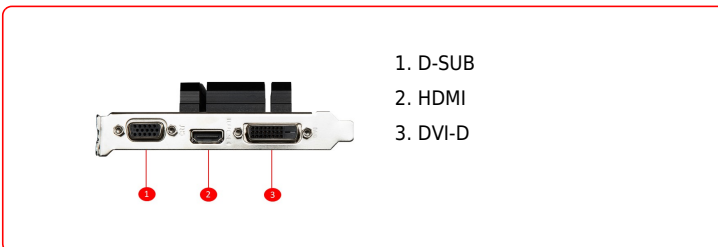

## SPECIFICATIONS

<b>Graphics Processing Unit</b>	NVIDIA GeForce® GT 730
<b>Interface</b>	PCI Express 2.0
<b>Cores</b>	384 Units
<b>Core Clocks</b>	Boost: 902 MHz
<b>Memory Speed</b>	1600 MHz
<b>Memory Bus</b>	64-bit
<b>Output</b>	DL-DVI-D/HDMI/D-SUB
<b>HDCP Support</b>	Y
<b>Power consumption</b>	23W
<b>Recommended PSU</b>	300W
<b>Card Dimension (mm)</b>	146 x 69 x 39mm
<b>Weight (Card / Package)</b>	288g / 501g
<b>DirectX Version Support</b>	12 API
<b>OpenGL Version Support</b>	4.4
<b>Maximum Displays</b>	3
<b>Digital Maximum Resolution</b>	4096x2160

## CONNECTIONS