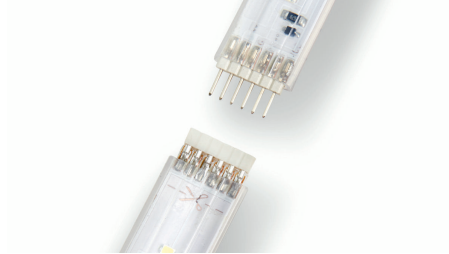

Requires a Bluetooth-compatible Lightstrip Plus

This product can only be used to extend the Bluetooth-compatible version of the Philips Hue Lightstrip Plus. Look for the Bluetooth logo on the packaging to confirm that you have a Bluetooth-compatible Lightstrip base pack.