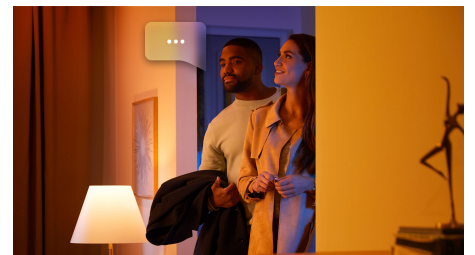

Control lights with your voice*

Philips Hue works with Amazon Alexa and the Google Assistant when paired with a compatible Google Nest or Amazon Echo device. Simple voice commands allow you to control multiple lights in a room, or just a single lamp.