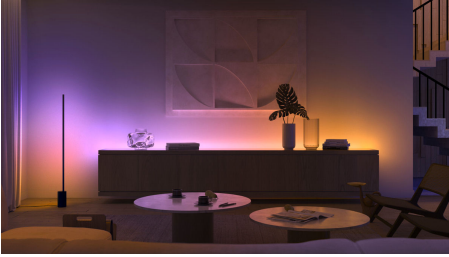

Create a personalised experience with colourful smart light

Transform your home with over 16 million colours, instantly creating the right atmosphere for any event. With the touch of a button, you can set a festive mood for a party, turn your living room into a movie theatre, enhance your home decor with colour accents, and much more.