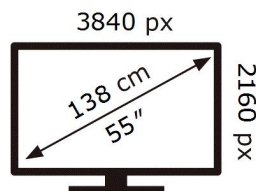

QE55Q80DAT

**77** kWh/1000h

ABCDEF **G**

**224** kWh/1000h

2019/2013