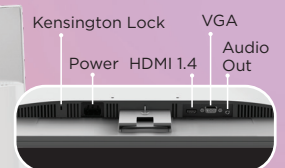

Smarter
technology
for all

Lenovo

Features of Lenovo L24e-40 Monitor

Minimalism at its best

The Lenovo L24e-40 Monitor's sleek and minimal design looks right at home with any modern desk setup. Its 6.9 mm slim head design frees up space on your desk while also adding to the monitor's futuristic aesthetic. The stylish stand design and wave-patterned base give the monitor a contemporary appeal, and its cloud grey color only adds to its sophisticated style. The stand's integrated phone holder and cable management let you clear the clutter for more desk space.