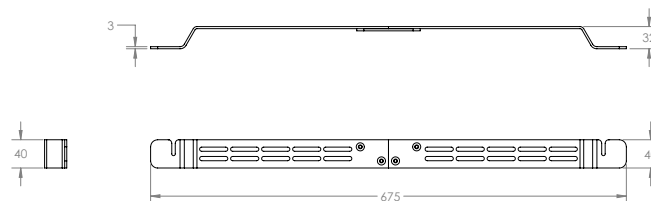

SAR-WM Wall Mount for Sonos Arc

The Flexson Wall Mount for Sonos Arc allows you to install Sonos Arc quickly and easily onto any suitable wall. Its unique design positions the Sonos Arc 30mm in front of the TV, allowing you to harness the power of Dolby Atmos and immerse yourself in your music, movies and more.

Like all Flexson products, the Flexson Wall Mount for Sonos Arc is precision engineered in the UK, easy to fit and comes with all the fixings you need.

- Allows you to position a Sonos Arc anywhere on the wall
- Bespoke, easy to fit design that holds the Sonos Arc securely
- 30mm step to position speakers in front of the TV
- Optimised for Sonos Trueplay
- 2-part assembly of main bracket for reduced packaging
- Multipoint fixing points
- Precision engineered from high grade-steel construction
- Designed and manufactured in the UK

	Black	White		
Product Code	FLXSARWM1021	FLXSARWM1011		
UPC Number	5057964002224	5057964002262		
UK, European and US (SRP)	£59	\$69	€69	
Millimetres / Kilograms	Height	Width	Depth	Weight
Product Size	40	675	32	0.9
Millimetres / Kilograms	Length	Width	Height	Weight
Retail Carton	370	160	55	0.95
Carton Contents	1 x Sonos Arc Wall Mount, Instructions			
Outer Carton Quantity	10	Country of Manufacture	UK	