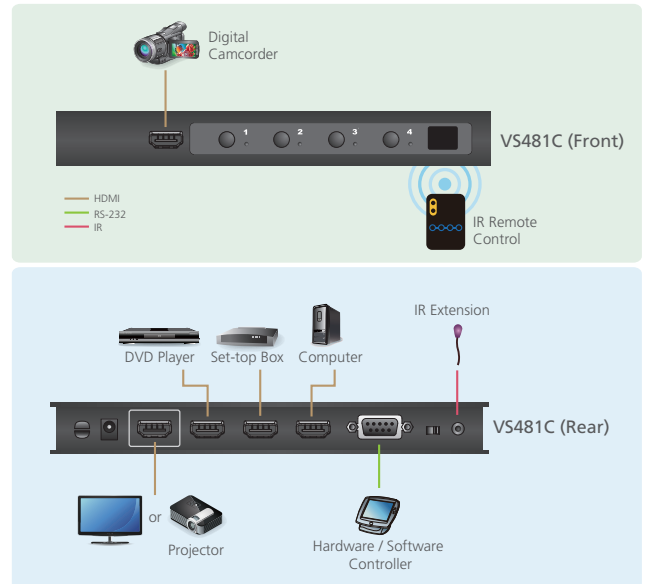

4-Port True 4K HDMI Switch

VS481C

The ATEN VS481C is designed for applications that require the routing of 4 sources to one compatible display device. It enables the reliable transmission at video resolutions up to True 4K (4096 x 2160 @ 60Hz 4:4:4), data rates up to 18 Gbps, 3D, Deep Color up to 12-bit, and HD lossless audio formats. Integrator-friendly features include Auto Switching modes for auto port selection, bi-directional RS-232, and IR for remote device control.

Engineered to meet today's demand of True 4K signal transmission and user-oriented design, the ATEN VS481C is a powerful solution for a wide range of settings, such as home theater, meeting rooms, trade shows, and shopping centers.

Features

- Allows up to 4 HDMI sources to be connected to one HDMI display
- HDMI (3D, Deep Color, 4K); HDCP 2.2 compliant
- Superior video quality - True 4k resolutions of 4k x 2k @ 60 Hz (4:4:4)
- Supports HDR
- Supports IR extension
- Built-in bi-directional RS-232 serial port for high-end system control
- Auto switching modes for auto port selection
- LED indication of source device status
- Plug-and-play