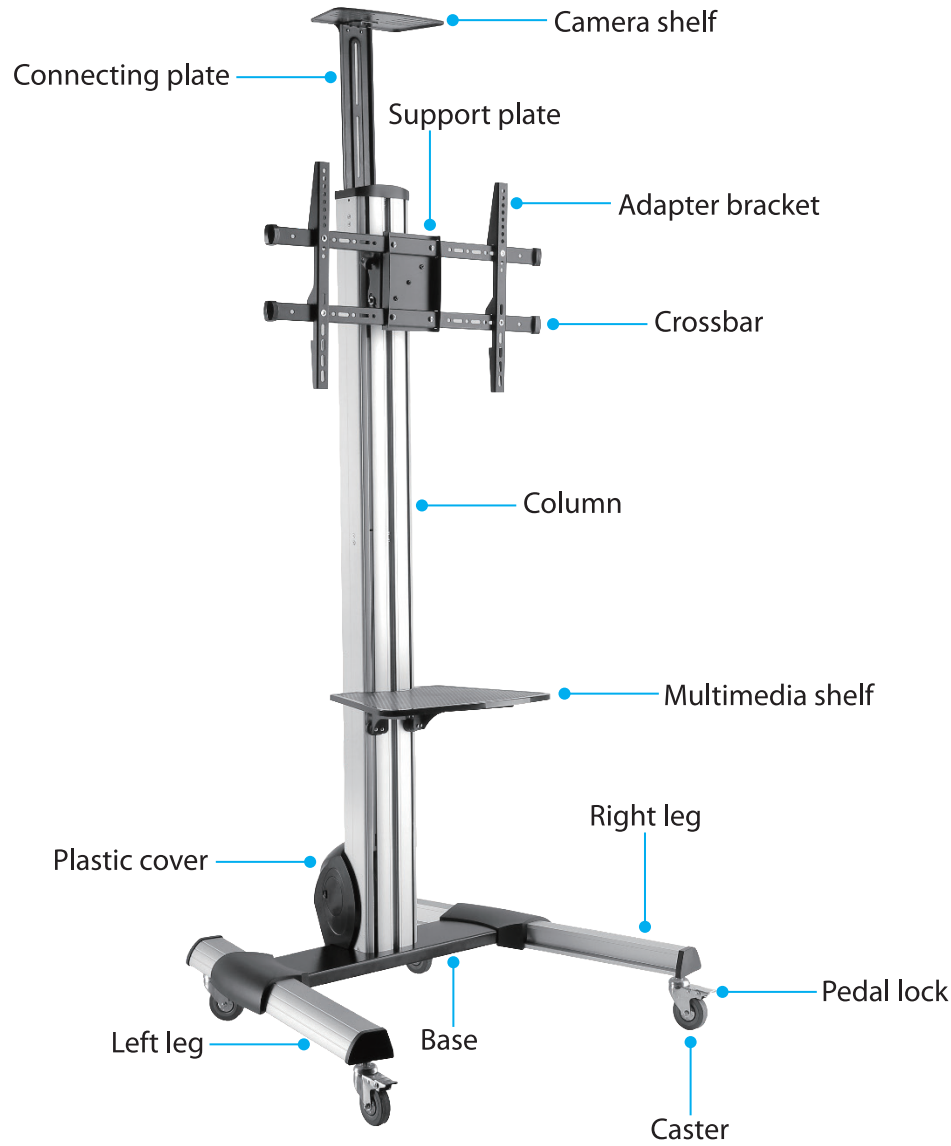

# Mobile Media Center for Flat-Screen TV - One-Touch Height Adjustment

STNDMTV70

**Support plate rotation:** 0° to +90°  
**TV tilt:** +5° to -12°