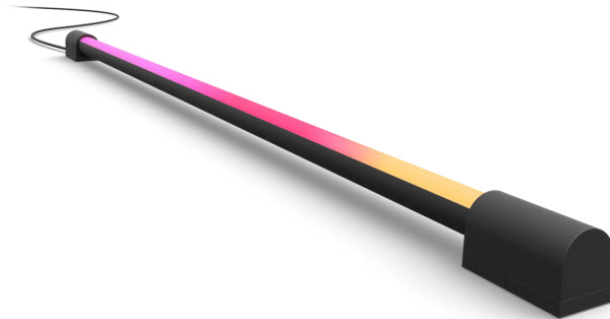

## Play gradient light tube compact

Hue White and Colour  
Ambiance

Made for 40" to 55" TVs

Blends white and coloured light

Includes power supply

Requires a Hue Bridge and Hue  
sync box

8718696176306

## Easy smart lighting

Bring the cinema home with the Play gradient light tube compact in black. Place or mount beneath a TV to cast a blend of colourful light. Rotate the tube to shine it in any direction – a perfect complement to surround lighting.

## High-quality, versatile design

Made with sturdy, high-quality materials, the Play gradient light tube can be laid flat at the base of the TV or even mounted to the underside of a TV stand or a shelf above. No matter the location, it shines a bright, bold gradient of colourful light.