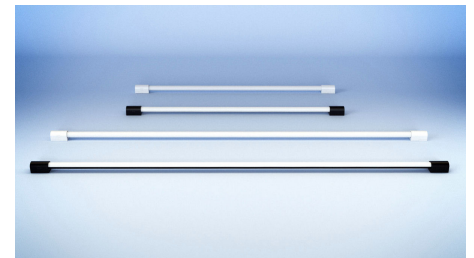

## Easy smart lighting

Bring the cinema home with the Play gradient light tube compact in black. Place or mount beneath a TV to cast a blend of colourful light. Rotate the tube to shine it in any direction – a perfect complement to surround lighting.

## High-quality, versatile design

Made with sturdy, high-quality materials, the Play gradient light tube can be laid flat at the base of the TV or even mounted to the underside of a TV stand or a shelf above. No matter the location, it shines a bright, bold gradient of colourful light.

## Wash the wall with a gradient of light

Rotate the light tube 340 degrees to direct its blend of colourful light anywhere you'd like, creating a wash of indirect lighting without any glare on the TV itself.

## Two sizes for a perfect fit

The Play gradient light tube comes in two sizes. The compact light tube is recommended for TVs up to 55 inches, while the large light tube is recommended for 60-inch and larger TVs.