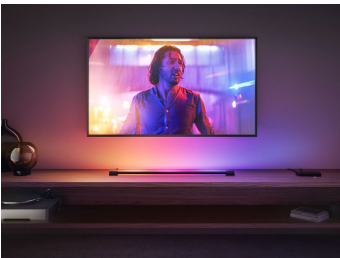

## Easy smart lighting

Bring the cinema home with the Play gradient light tube compact in black. Place or mount beneath a TV to cast a blend of colourful light. Rotate the tube to shine it in any direction – a perfect complement to surround lighting.

### Easy smart lighting

- Game-changing Home Entertainment
- Seamlessly blend colours
- Surround lighting effects
- High-quality, versatile design
- Wash the wall with a gradient of light
- Two sizes for a perfect fit
- Hue Sync mobile app and Hue Bridge required

## Seamlessly blend colours

Get a seamless blend of multiple colours of light – at the same time – in a single lamp. The colours flow together naturally, casting light against the wall to showcase a unique effect behind your TV.

## High-quality, versatile design

Made with sturdy, high-quality materials, the Play gradient light tube can be laid flat at the base of the TV or even mounted to the underside of a TV stand or a shelf above. No matter the location, it shines a bright, bold gradient of colourful light.