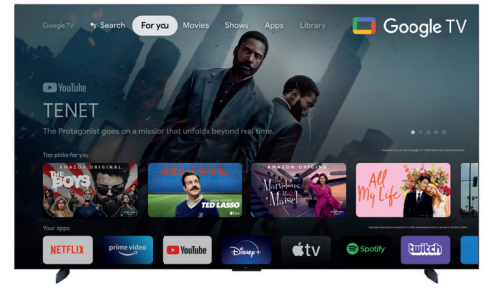

TCL

98C805K

PICTURE

Screen size (inches/cm)	98 / 248.9
Visible screen size : diagonal(inches/cm)	97.5 / 248
Panel resolution	UHD
Wide color Technology	Quantum Dot
HDR formats	Dolby Vision IQ, HDR10+, HDR10, HLG
HDR brightness	1000 nits
Picture Performance Index*	4000
Resolution	3840x2160
Curved / Curvature	-
10 bit panel	Yes
Dynamic contrast	Mega
Picture processing	AI PQ 3.0 Processor
Ultra AR coating	-
UHD upscaling	UHD Deep Learning AI SR
Color management	WP/20P/CMS, 3D LUT calibration
Digital Noise Reduction	Yes
Film Mode	-

* Picture performance Index

AUDIO

Sound power	2x30 W
Dolby	Dolby AC4, Dolby TrueHD
Sound Processing	Dolby Atmos, DTS Virtual-X, Virtualization & upmix
Equaliser	7 band
Speaker type	2.1 sound system
Audio quality by	ONKYO
Speakers	2 way down
Digital Pure Sound	-
Woofer	Yes
Auto volume control	Yes

SMART CONTENT

Processor	Quad Core
SmartTV	GoogleTV (29 languages)
Android OS	GoogleTV (ATV 12.0)
GuideOn (Internet EPG)	-
4K	Netflix, YouTube, Amazon Prime, AppleTV+ & more
Applications	Google Play Store
Social	-
Web browser	-
HbbTV	2.0.3
Smart integrated TV microphone	Yes
Internal memory	20.7GB / 18.7GB

CONVENIENCE

Smartphone / Tablet remote support	Yes
USB multimedia*	Yes
Caption(Subtitle)	Yes
Divx compatibility	-
Clock & On/Off timer	-
Game mode	Auto
Sports mode	Yes
Multipicture	PAT
Sleep timer	Yes
Hotel mode	-
OSD Languages	29
HDMI CEC (T-link)	Full
HDMI quick switch	Yes

* USB key not included

CONVERGENCE

Bluetooth	A2DP, HID
DLNA 1.5	Yes
Wifi display (Miracast)	Chromecast & T-cast
USB HID support	Yes

CONTROL

Remote control batteries	Yes
Remote Control	RC833

TUNER/BROADCASTING

DTV Tuner	DVB-T2/C/S2
Video decoding	H.265 UHD, H.264, MPEG-2
Analogue tuner	Yes
Analogue tuner systems	PAL/SECAM/NTSC (AV) BG/DK/LL'
CI+	Yes (1.4, ECP)
EPG (DVB EIT/SI)	up to 8 days
Auto channel search	Yes
Teletext	Yes

CONNECTIVITY

HDMI	4 x 2.1
HDCP 2.2	2,3
USB	1 x 2.0 + 1 x USB 3.0
YPbPr	CVBS Optional
DVI-in (video)	-
Ethernet (LAN RJ-45)	Yes
Wifi	Built-in ax/ac/n 2.4/5Ghz MIMO
Digital Audio Out	Optical
Headphone	Yes
RF in (IEC Terrestrial/Cable)	1
RF in (F Sat)	1
Sat: Diseq / Unicable	Yes v.1.0 / ver. I & II
CI slot	1
HDMI eARC/ARC	eARC HDMI 4
HDMI max resolution	2160P/120Hz 444 12bit,
Power cable	(2160P/144Hz 444 10bit) Detachable, 2.0 m

GAMING EXPERIENCE

HDMI 2.1 :	UHD 144/240p HDR, ALLM, eARC
Features	

DESIGN

Color	Brushed titanium metal front
Vesa size	850 x 400 mm
Stand design	-

POWER

EEL class SDR / HDR	NA
On mode power demand in SDR / HDR	NA
Auto power off	Yes
Power supply	NA
Standby mode power demand	NA
Networked standby mode power demand	- W
Peak luminance ratio	65%
Power rating	NA
Mercury content	0,0 mg
Lead presence	Yes

DIMENSIONS & WEIGHT

Product Size	2179 / 1289 / 420 mm
Stand width & depth	1740 / 420 mm
Product size w/o stand	2179 / 1242 / 17-48-103 mm
Packaging size	2384 / 1430 / 245 mm
Product / packaging	58,00 / 88,00 kg
Without stand	55,40 kg
EAN	5901292522858
Manual - languages number	30
Incl. 3D glasses	-