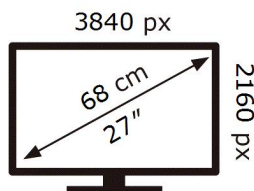

ENERG

SAMSUNG

S27D800UAA

25 kWh/1000h

ABCDEF **G**

41 kWh/1000h

2019/2013