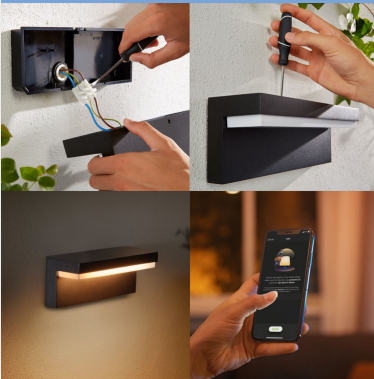

PHILIPS

Nyro Outdoor wall light

Hue White and Colour
Ambiance

LED integrated

White and coloured light

Mains powered

Smart control with Hue Bridge*

17456/30/P7

Limitless possibilities

Complete your outdoor collection with the Nyro wall light, which casts light downwards to create a subtle light effect, whether you're shining white light or one of 16 million colours.

Full control from a smart device with the Hue bridge

- Requires a Philips Hue bridge

Specially designed for your outdoor spaces

- Weather-proof (IP44)
- High-quality aluminium and superior synthetics

Highlights