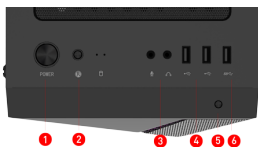

Vertical GPU Mount Support

Can support vertical mounting of graphics card depending on the users' preference.

Tempered glass

Door-like tempered glass side panel with a thickness of 4mm are at your disposal with this gaming desktop.

1 to 6 ARGB LED Control board

Bundle with 1 to 6 ARGB LED control board that gives you more ways to decorate your gaming rig.

Side Air Vent

Has side air vent that can provide additional airflow for heat dissipation.

CONNECTIONS

1. Power Button
2. Reset Button
3. Mic in / Audio out
4. USB 2.0x 2
5. Insta-Light Loop Button
6. USB 3.2 Gen 1 Type-A

msi® PC CASE
MPG VELOX 100R

Generated 2021-08-24, check for the latest version www.msi.com/datasheet. The information provided in this document is intended for informational purposes only and is subject to change without notice.